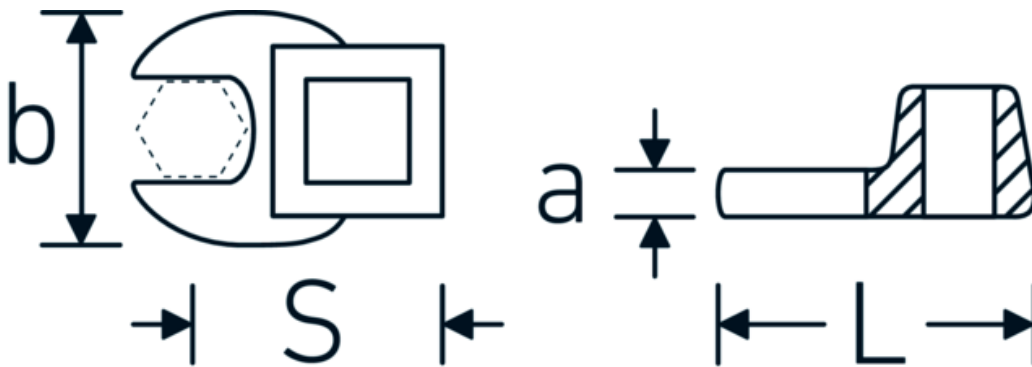

CROW-FOOT wrench, inch

540a

Product no. 02500050
GTIN 4018754004713
Model 540 A 1 1/16

Label.

3/8 " CROW-FOOT wrench Wrench size 1 1/16" L.47mm

Technical Drawing.

Technical Attributes.

a	8 mm
Internal square drive (inch)	3/8 "
Width mm (b)	45 mm
Length mm (L)	47 mm
S	27,2 mm
Wrench size [inch]	1 1/16 "

Logistics data.

Depth mm (IFS)	47
Width mm (IFS)	45
Height mm (IFS)	18
Length (packed, mm)	47
Width (packed, mm)	45
Height (packed, mm)	18
Volume (packed, dm3)	0.03807 dm3
Product no.	02500050
Weight (gross, kg)	0,075

Variants.

Product no.	Model no. (ERP)	Description	GTIN
01500024	540 A 3/8	1/4 " CROW-FOOT wrench Wrench size 3/8" L.25,5mm	4018754173839
02500028	540 A 7/16	3/8 " CROW-FOOT wrench Wrench size 7/16" L.32mm	4018754004621
02500032	540 A 1/2	3/8 " CROW-FOOT wrench Wrench size 1/2" L.34,3mm	4018754004638
02500034	540 A 9/16	3/8 " CROW-FOOT wrench Wrench size 9/16" L.37,7mm	4018754004645
02500036	540 A 5/8	3/8 " CROW-FOOT wrench Wrench size 5/8" L.37,7mm	4018754004652
02500038	540 A 11/16	3/8 " CROW-FOOT wrench Wrench size 11/16" L.42,5mm	4018754004669
02500040	540 A 3/4	3/8 " CROW-FOOT wrench Wrench size 3/4" L.42,5mm	4018754004676
02500042	540 A 13/16	3/8 " CROW-FOOT wrench Wrench size 13/16" L.42,3mm	4018754004683
02500044	540 A 7/8	3/8 " CROW-FOOT wrench Wrench size 7/8" L.44,5mm	4018754004690
02500048	540 A 1	3/8 " CROW-FOOT wrench Wrench size 1" L.47mm	4018754004706
02500050	540 A 1 1/16	3/8 " CROW-FOOT wrench Wrench size 1 1/16" L.47mm	4018754004713
02500052	540 A 1 1/8	3/8 " CROW-FOOT wrench Wrench size 1 1/8" L.50mm	4018754004720
02500054	540 A 1 3/16	3/8 " CROW-FOOT wrench Wrench size 1 3/16" L.50mm	4018754004737
02500056	540 A 1 1/4	3/8 " CROW-FOOT wrench Wrench size 1 1/4" L.53mm	4018754004744
02500058	540 A 1 5/16	3/8 " CROW-FOOT wrench Wrench size 1 5/16" L.53mm	4018754004751