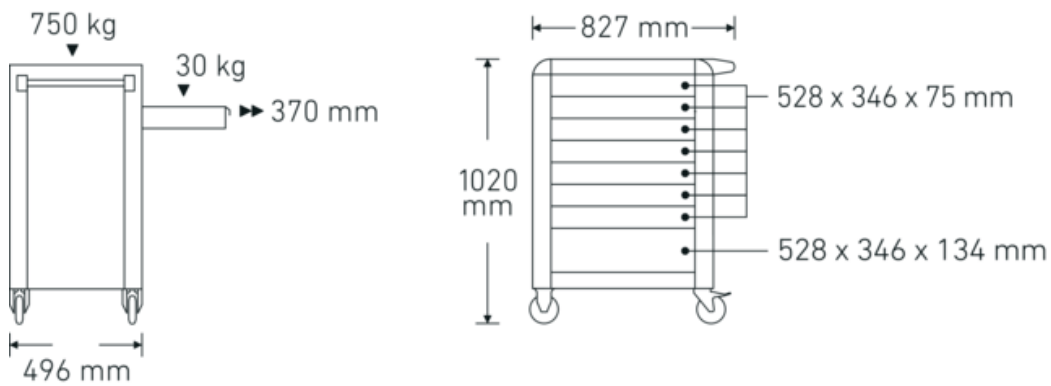

Tool trolley 95 PRO

95/8 PRO

Product no. **81200166**
GTIN **4018754334698**
Model **95/8 A PRO**

Label.

Tool trolley 95/8 PRO 8 Drawers 496 x 827 x 1020 mm anthracite, RAL 7016; black, RAL 9007

Product highlights.

Technical Drawing.

Technical Attributes.

Number of drawers	8
Width mm (b)	827 mm
Colour	anthracite, RAL 7016; black, RAL 9007
Colour abbreviation	RAL 7016; RAL 9005
Height mm (h)	1020 mm
Length mm (L)	496 mm
No.	95/8 A PRO
Internal drawer dimensions mm	346 x 528 x 75 mm (7x) 346 x 528 x 134 mm (1x)
Drawer load capacity	30 kg 45 kg
Load capacity	750 kg

Logistics data.

Depth mm (IFS)	720
Width mm (IFS)	496
Height mm (IFS)	863
Length (packed, mm)	836
Width (packed, mm)	587
Height (packed, mm)	940
Volume (packed, dm ³)	461.28808 dm ³
Product no.	81200166
Weight (gross, kg)	79,000
Weight PAP (kg)	7,500
Weight PVC (kg)	0,000
GTIN	4018754334698
Country of origin	CHINA
Region of origin	Ausländischer Ursprung
WEEE/ElektroG	nicht ear-pflichtig
Customs tariff no.	94032080
Packing standard	1
Weight	71500 g

Variants.

Product no.	Art. no. (ERP)	Description	GTIN
81200166	95/8 A PRO	Tool trolley 95/8 PRO 8 Drawers 496 x 827 x 1020 mm anthracite, RAL 7016; black, RAL 9007	4018754334698

81200167	95/8 B PRO	Tool trolley 95/8 PRO 8 Drawers 496 x 827 x 1020 mm blue, RAL 270 30 35	4018754334704
81200168	95/8 R PRO	Tool trolley 95/8 PRO 8 Drawers 496 x 827 x 1020 mm red, RAL 3020; black RAL 9005	4018754334711