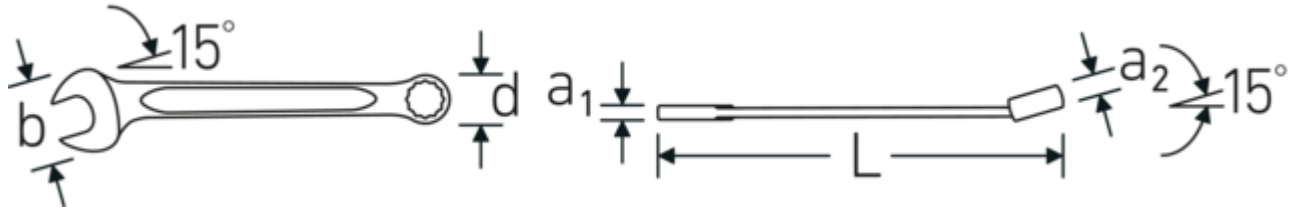

Product highlights.

PRODUCT IMAGE
IN PROGRESS

Angled and offset

The 15° angled jaw opening is the guarantee of exact positioning on the screw for optimum force transmission. The offset side of the ring makes it easier to work on flat surfaces.

Technologies and features.

Double T-profile

Our combination and ring spanners have an additional recess in the middle of the tool. Similar to the principle of a double T-beam, this provides a tremendous load capacity and maximum strength whilst reducing weight.

Offset Shaft Design

Our spanners are specially designed with additional reinforcement in the load zones where the greatest amount of force is transmitted - namely where the jaw meets the shank - in order to prevent deformation.

Technical Attributes.

Number of tools	11 pcs.
Range	8-22
DIN	DIN 3113 Form A / ISO 7738 Form A
Jaw angle	15 °
No.	13/11

Logistics data.

Depth mm (IFS)	265
Width mm (IFS)	83
Height mm (IFS)	40
Length (packed, mm)	265
Width (packed, mm)	83
Height (packed, mm)	40
Volume (packed, dm ³)	0.8798 dm ³
Art. no.	96400802
Weight (gross, kg)	1,100
Weight PAP (kg)	0,000
Weight PVC (kg)	0,004
GTIN	4018754080588
Country of origin	GERMANY
Region of origin	Nordrhein-Westfalen
WEEE/ElektroG	nicht ear-pflichtig
Customs tariff no.	82041100
Packing standard	1
Weight	915 g