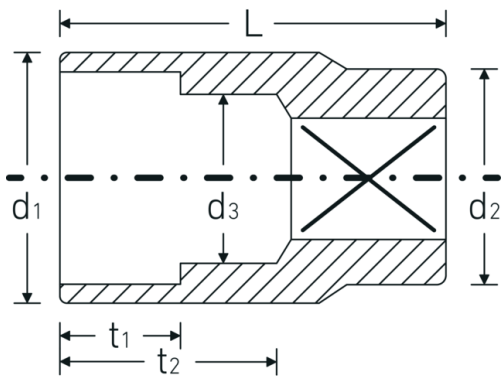

Sockets 3/8", metric

45

Product no. **02010015**
GTIN **4018754001989**
Model **45 15**

Label. 3/8 " Socket Wrench size 15mm L.31mm

Technical Drawing.

Technical Attributes.

Drive profile	bi-hex AS-Drive®
Internal square drive (inch)	3/8 "
d1	20,6 mm
d2	19 mm
d3	14 mm
DIN	DIN 3124 / ISO 2725-1, ASME B 107.5M, DIN EN 3709
Length mm (L)	31 mm
Width across flats [mm]	15 mm

Logistics data.

Depth mm (IFS)	25
Width mm (IFS)	21
Height mm (IFS)	21
Length (packed, mm)	106
Width (packed, mm)	43
Height (packed, mm)	26
Volume (packed, dm ³)	0.118508 dm ³
Product no.	02010015
Weight (gross, kg)	0,405

Variants.

Product no.	Model no. (ERP)	Description	GTIN
02010007	45 7	3/8 " Socket Wrench size 7mm L.24mm	4018754001903
02010008	45 8	3/8 " Socket Wrench size 8mm L.25mm	4018754001910
02010009	45 9	3/8 " Socket Wrench size 9mm L.25mm	4018754001927
02010010	45 10	3/8 " Socket Wrench size 10mm L.27mm	4018754001934
02010011	45 11	3/8 " Socket Wrench size 11mm L.27mm	4018754001941
02010012	45 12	3/8 " Socket Wrench size 12mm L.28mm	4018754001958
02010013	45 13	3/8 " Socket Wrench size 13mm L.30mm	4018754001965
02010014	45 14	3/8 " Socket Wrench size 14mm L.30mm	4018754001972
02010015	45 15	3/8 " Socket Wrench size 15mm L.31mm	4018754001989
02010016	45 16	3/8 " Socket Wrench size 16mm L.31mm	4018754001996
02010017	45 17	3/8 " Socket Wrench size 17mm L.31mm	4018754002009
02010018	45 18	3/8 " Socket Wrench size 18mm L.32mm	4018754002016
02010019	45 19	3/8 " Socket Wrench size 19mm L.32mm	4018754002023
02010020	45 20	3/8 " Socket Wrench size 20mm L.34mm	4018754002030
02010021	45 21	3/8 " Socket Wrench size 21mm L.34mm	4018754002047
02010022	45 22	3/8 " Socket Wrench size 22mm L.35mm	4018754002054
02010024	45 24	3/8 " Socket Wrench size 24mm L.35mm	4018754149148