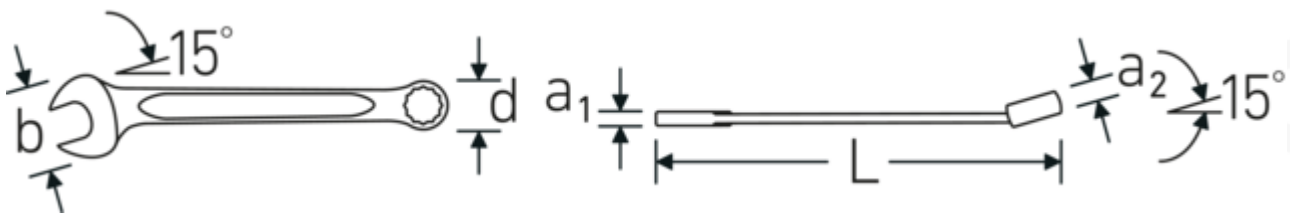

Combination spanner OPEN BOX, inch OPEN BOX 13a

Product no. **40483232**
GTIN **4018754020157**
Model **OPEN BOX 13a 1/2**

Label. Combination spanner OPEN BOX long Spanner size 1/2 " L.160mm

Features. • Chrome Alloy Steel, chrome plated

Advantages.

Made in Germany – STAHLWILLE Combination spanner OPEN BOX, inch , open end 15 °angled, length 160 mm, DIN 3113 Form A / ISO 7738 Form A, , 40483232.

Technical Drawing.

Technical Attributes.

a1	5,3 mm
a2	8,5 mm
Width mm (b)	30 mm
d	18,8 mm

Logistics data.

Depth mm (IFS)	161
Width mm (IFS)	30
Height mm (IFS)	11
Length (packed, mm)	165
Width (packed, mm)	100

DIN	DIN 3113 Form A / ISO 7738 Form A	Height (packed, mm)	38
Length mm (L)	160 mm	Volume (packed, dm³)	0.627 dm ³
Jaw angle	15 °	Art. no.	40483232
Ring position	15 °	Weight (gross, kg)	0,570
Spanner width 1 [inch]	1/2 "	Weight PAP (kg)	0,000
Spanner width s 2 [inch]	1/2 "	Weight PVC (kg)	0,009
		GTIN	4018754020157
		Country of origin	GERMANY
		Region of origin	Nordrhein-Westfalen
		WEEE/ElektroG	nicht ear-pflichtig
		Customs tariff no.	82041100
		Packing standard	10
		Weight	57 g