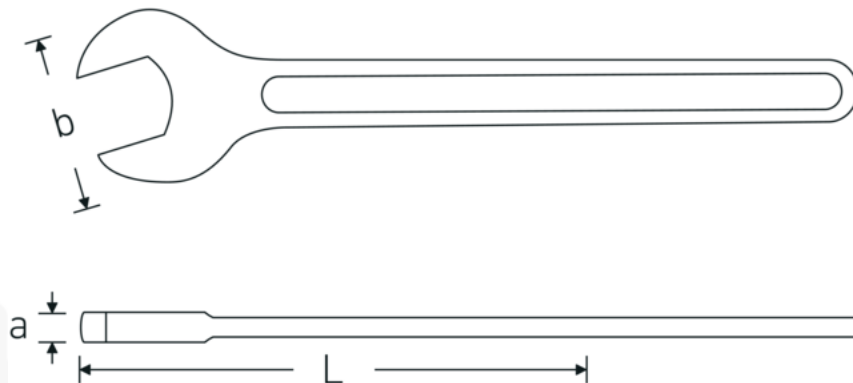

Open-ended spanner, metric

4004

Product no. **40040460**
GTIN **4018754018369**
Model **4004 46**

Label. Open-ended spanner Spanner size 46mm L.369mm

Features.

- DIN 894 up to 85 mm
- special tool steel, grey finish

Advantages.

DIN 894 up to 85 mm.

Technical Drawing.

Technical Attributes.

a 14,8 mm
Width mm (b) 93 mm

Logistics data.

Depth mm (IFS) 375
Width mm (IFS) 93

DIN	DIN 894	Height mm (IFS)	16
Length mm (L)	369 mm	Length (packed, mm)	375
Spanner width 1 [mm]	46 mm	Width (packed, mm)	93
		Height (packed, mm)	16
		Volume (packed, dm3)	0.558 dm3
		Art. no.	40040460
		Weight (gross, kg)	0,690
		Weight PAP (kg)	0,000
		Weight PVC (kg)	0,008
		GTIN	4018754018369
		Country of origin	GERMANY
		Region of origin	Nordrhein-Westfalen
		WEEE/ElektroG	nicht ear-pflichtig
		Customs tariff no.	82041100
		Packing standard	1
		Weight	770 g

Variants.

Art. no.	Art. no. (ERP)	Description	GTIN
40040240	4004 24	Open-ended spanner Spanner size 24mm L.215mm	4018754018307
40040270	4004 27	Open-ended spanner Spanner size 27mm L.238mm	4018754018314
40040300	4004 30	Open-ended spanner Spanner size 30mm L.261mm	4018754018321
40040320	4004 32	Open-ended spanner Spanner size 32mm L.273mm	4018754018338
40040360	4004 36	Open-ended spanner Spanner size 36mm L.300mm	4018754018345
40040410	4004 41	Open-ended spanner Spanner size 41mm L.335mm	4018754018352
40040460	4004 46	Open-ended spanner Spanner size 46mm L.369mm	4018754018369
40040500	4004 50	Open-ended spanner Spanner size 50mm L.412mm	4018754018376
40040550	4004 55	Open-ended spanner Spanner size 55mm L.457mm	4018754018383
40040600	4004 60	Open-ended spanner Spanner size 60mm L.492mm	4018754018390
40040650	4004 65	Open-ended spanner Spanner size 65mm L.528mm	4018754018406