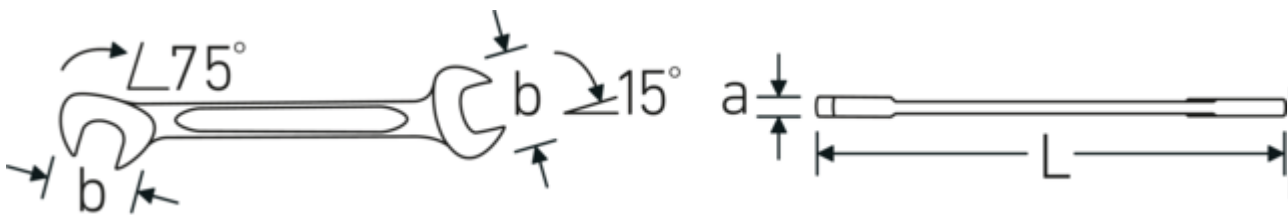

Small double-open ended spanner
ELECTRIC, metric

ELECTRIC 12

Product no. **40060505**
GTIN **4018754018567**
Model **ELECTRIC 12 5**

Label.

Double open-ended spanner, small Spanner size 5 mm L.78mm

Features.

- straight design, jaw position 15° and 75°
- sturdy, slim and lightweight intelligent design
- high bending strength due to double T-profile
- STAHLWILLE's round finish ensures a surface that is pleasant to the skin and has a good grip
- extremely sturdy, exceptionally durable
- drop-forged, hardened and cooled in oil bath
- chrome-alloy steel, chrome plated

Technical Drawing.

Technical Attributes.

a	2 mm
Width mm (b)	12,6 mm
Length mm (L)	78 mm
Jaw angle	15/75 °
Spanner width 1 [mm]	5 mm
Spanner width 2 [mm]	5 mm

Logistics data.

Depth mm (IFS)	78
Width mm (IFS)	13
Height mm (IFS)	2
Length (packed, mm)	90
Width (packed, mm)	40
Height (packed, mm)	10

Volume (packed, dm3)	0.036 dm3
Art. no.	40060505
Weight (gross, kg)	0,073
Weight PAP (kg)	0,000
Weight PVC (kg)	0,002
GTIN	4018754018567
Country of origin	GERMANY
Region of origin	Nordrhein-Westfalen
WEEE/ElektroG	nicht ear-pflichtig
Customs tariff no.	82041100
Packing standard	10
Weight	7 g