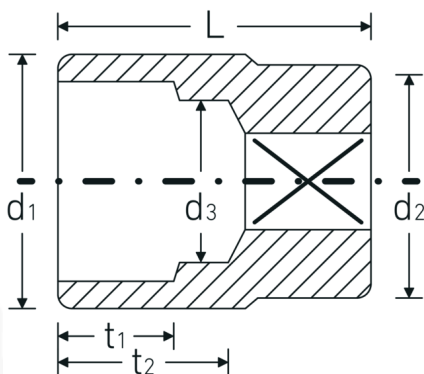

## Socket

60

Product no. **06010050**  
GTIN **4018754009930**  
Model **60 50**

**Label.** 1 " Socket Spanner size 50mm L.80mm

**Features.**

- DIN 3124/ISO 2725-1
- AS-drive and HPQ® high performance steel up to 36 mm, chrome plated

## Technical Drawing.

## Technical Attributes.

Drive profile bi-hex AS-Drive®  
Internal square drive (inch) 1 "

## Logistics data.

Depth mm (IFS) 80  
Width mm (IFS) 66

<b>d1</b>	66 mm	<b>Height mm (IFS)</b>	66
<b>d2</b>	48 mm	<b>Length (packed, mm)</b>	81
<b>d3</b>	43 mm	<b>Width (packed, mm)</b>	67
<b>DIN</b>	DIN 3124 / ISO 2725-1	<b>Height (packed, mm)</b>	67
<b>Length mm (L)</b>	80 mm	<b>Volume (packed, dm3)</b>	0.363609 dm3
<b>Width across flats [mm]</b>	50 mm	<b>Art. no.</b>	06010050
<b>t1</b>	34 mm	<b>Weight (gross, kg)</b>	0,707
<b>t2</b>	47,5 mm	<b>Weight PAP (kg)</b>	0,000
		<b>Weight PVC (kg)</b>	0,007
		<b>GTIN</b>	4018754009930
		<b>Country of origin</b>	GERMANY
		<b>Region of origin</b>	Nordrhein-Westfalen
		<b>WEEE/ElektroG</b>	nicht ear-pflichtig
		<b>Customs tariff no.</b>	82042000
		<b>Packing standard</b>	1
		<b>Weight</b>	707 g