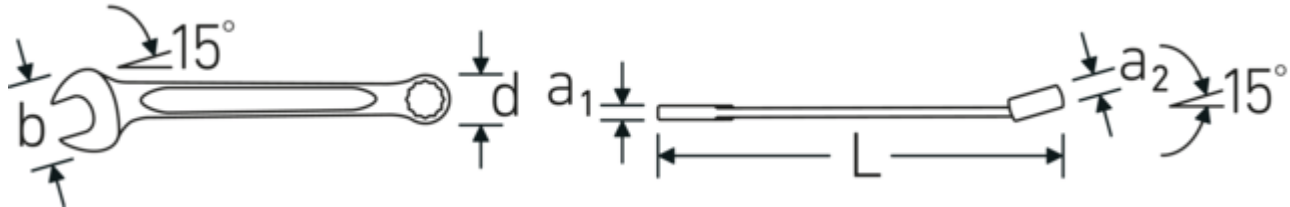

Technologies and features.

Double T-profile

Our combination and ring spanners have an additional recess in the middle of the tool. Similar to the principle of a double T-beam, this provides a tremendous load capacity and maximum strength whilst reducing weight.

Offset Shaft Design

Our spanners are specially designed with additional reinforcement in the load zones where the greatest amount of force is transmitted - namely where the jaw meets the shank - in order to prevent deformation.

Technical Attributes.

a1	8,9 mm
a2	16 mm
Drive profile	bi-hex AS-Drive®
Width mm (b)	66 mm
d	43,2 mm
DIN	DIN 3113 Form A / ISO 7738 Form A
Length mm (L)	330 mm
Jaw angle	15 °
Spanner width 1 [mm]	30 mm
Ring position	15 °
Spanner width 2 [mm]	30 mm
t	5 mm