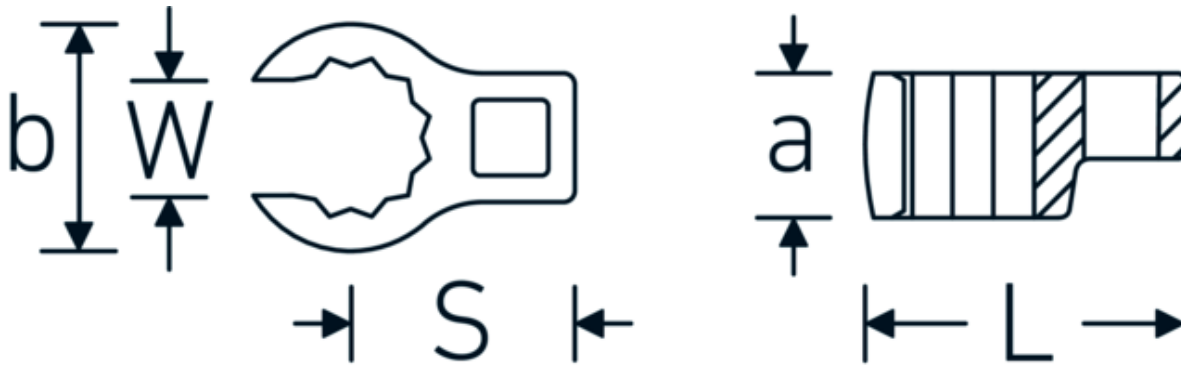

## CROW-RING spanner

440a

Product no. **02490046**  
GTIN **4018754004591**  
Model **440 A 15/16**

**Label.** 3/8 " CROW-RING spanner Spanner size 15/16" L.47,2mm

- Features.**
- Chrome Alloy Steel, chrome plated
  - caution! Modified settings on torque wrench
  - size 3/8: for Volvo aircraft engine, type "JAS"

### Technical Drawing.

### Technical Attributes.

a	19,5 mm
Internal square drive (inch)	3/8 "
Width mm (b)	35,7 mm
Length mm (L)	47,2 mm
S	24,6 mm
Spanner size [inch]	15/16 "

### Logistics data.

Depth mm (IFS)	46
Width mm (IFS)	35
Height mm (IFS)	20
Length (packed, mm)	46
Width (packed, mm)	35
Height (packed, mm)	20

<b>W</b>	18,3 mm	<b>Volume (packed, dm3)</b>	0.0322 dm3
		<b>Art. no.</b>	02490046
		<b>Weight (gross, kg)</b>	0,063
		<b>Weight PAP (kg)</b>	0,000
		<b>Weight PVC (kg)</b>	0,002
		<b>GTIN</b>	4018754004591
		<b>Country of origin</b>	GERMANY
		<b>Region of origin</b>	Nordrhein-Westfalen
		<b>WEEE/ElektroG</b>	nicht ear-pflichtig
		<b>Customs tariff no.</b>	82042000
		<b>Packing standard</b>	1
		<b>Weight</b>	63 g