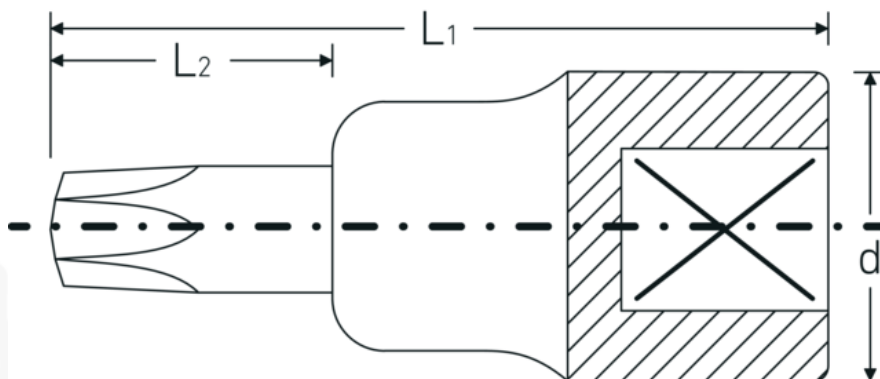

Screwdriver socket

54TXB

Product no. **03110030**
GTIN **4018754102013**
Model **54 TXB T 30**

Label. 1/2 " Screwdriver socket L.55mm

- Features.**
- for inside TORX® screws, tamper proof
 - with hollow point (TORX® Tamper Resistant)
 - Chrome Alloy Steel, chrome plated

Advantages.

For recessed TORX® screws

Technical Drawing.

Technical Attributes.

Drive profile

TORX®

Logistics data.

Depth mm (IFS)

55

Internal square drive (inch)	1/2 "	Width mm (IFS)	23
d	22,7 mm	Height mm (IFS)	23
Size of output profile	T30	Length (packed, mm)	105
L1	55 mm	Width (packed, mm)	100
L2	17 mm	Height (packed, mm)	23
		Volume (packed, dm3)	0.2415 dm3
		Art. no.	03110030
		Weight (gross, kg)	0,345
		Weight PAP (kg)	0,000
		Weight PVC (kg)	0,006
		GTIN	4018754102013
		Country of origin	GERMANY
		Region of origin	Nordrhein-Westfalen
		WEEE/ElektroG	nicht ear-pflichtig
		Customs tariff no.	82042000
		Packing standard	5
		Weight	71 g