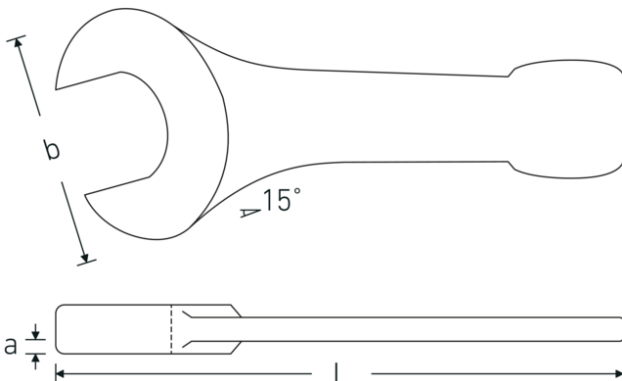

## Open-ended striking spanner

**4204**

Product no. **42040027**  
GTIN **4018754023653**  
Model **4204 27**

**Label.** Open-ended striking spanner Spanner size 27mm L.180mm

**Features.**

- DIN 133
- special tool steel, grey finish

### Technical Attributes.

**a** 16 mm  
**Width mm (b)** 56 mm

### Logistics data.

**Depth mm (IFS)** 180  
**Width mm (IFS)** 55

<b>DIN</b>	DIN 133	<b>Height mm (IFS)</b>	16
<b>Length mm (L)</b>	180 mm	<b>Length (packed, mm)</b>	180
<b>Spanner width 1 [mm]</b>	27 mm	<b>Width (packed, mm)</b>	55
		<b>Height (packed, mm)</b>	16
		<b>Volume (packed, dm3)</b>	0.1584 dm3
		<b>Art. no.</b>	42040027
		<b>Weight (gross, kg)</b>	0,321
		<b>Weight PAP (kg)</b>	0,000
		<b>Weight PVC (kg)</b>	0,004
		<b>GTIN</b>	4018754023653
		<b>Country of origin</b>	GERMANY
		<b>Region of origin</b>	Nordrhein-Westfalen
		<b>WEEE/ElektroG</b>	nicht ear-pflichtig
		<b>Customs tariff no.</b>	82041100
		<b>Packing standard</b>	1
		<b>Weight</b>	321 g

42040075	4204 75	Open-ended striking spanner Spanner size 75mm L.375mm	4018754023769
42040080	4204 80	Open-ended striking spanner Spanner size 80mm L.408mm	4018754023776
42040085	4204 85	Open-ended striking spanner Spanner size 85mm L.408mm	4018754023783
42040090	4204 90	Open-ended striking spanner Spanner size 90mm L.445mm	4018754023790
42040095	4204 95	Open-ended striking spanner Spanner size 95mm L.445mm	4018754023806
42040100	4204 100	Open-ended striking spanner Spanner size 100mm L.485mm	4018754023813
42040105	4204 105	Open-ended striking spanner Spanner size 105mm L.485mm	4018754023820