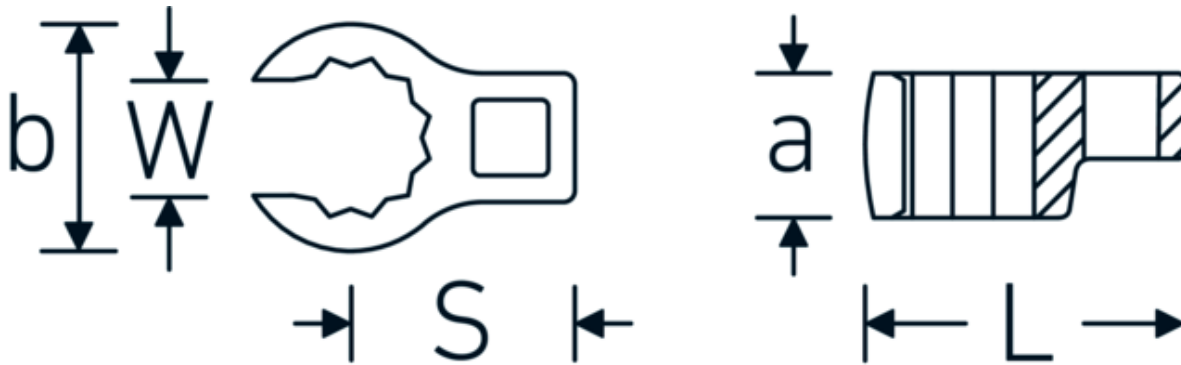

CROW-RING spanner

440a

Product no. **03490069**
GTIN **4018754008537**
Model **440 A 1 13/16**

Label. 1/2 " CROW-RING spanner Spanner size 1 13/16" L.77,7mm

- Features.**
- Chrome Alloy Steel, chrome plated
 - caution! Modified settings on torque wrench
 - size 3/8: for Volvo aircraft engine, type "JAS"

Technical Drawing.

Technical Attributes.

a	26 mm
Internal square drive (inch)	1/2 "
Width mm (b)	64,2 mm
Length mm (L)	77,7 mm
S	40,9 mm
Spanner size [inch]	1 13/16 "

Logistics data.

Depth mm (IFS)	78
Width mm (IFS)	65
Height mm (IFS)	26
Length (packed, mm)	78
Width (packed, mm)	65
Height (packed, mm)	26

Variants.

Art. no.	Model no. (ERP)	Description	GTIN
01490024	440 A 3/8	1/4 " CROW-RING spanner Spanner size 3/8" L.28,4mm	4018754116805
01490028	440 A 7/16	1/4 " CROW-RING spanner Spanner size 7/16" L.28mm	4018754001460
01490032	440 A 1/2	1/4 " CROW-RING spanner Spanner size 1/2" L.30,5mm	4018754001477
01490034	440 A 9/16	1/4 " CROW-RING spanner Spanner size 9/16" L.31,7mm	4018754001484
02490036	440 A 5/8	3/8 " CROW-RING spanner Spanner size 5/8" L.36,5mm	4018754004546
02490038	440 A 11/16	3/8 " CROW-RING spanner Spanner size 11/16" L.39,2mm	4018754004553
02490040	440 A 3/4	3/8 " CROW-RING spanner Spanner size 3/4" L.40,9mm	4018754004560
02490042	440 A 13/16	3/8 " CROW-RING spanner Spanner size 13/16" L.42,9mm	4018754004577
02490044	440 A 7/8	3/8 " CROW-RING spanner Spanner size 7/8" L.45,2mm	4018754004584
02490046	440 A 15/16	3/8 " CROW-RING spanner Spanner size 15/16" L.47,2mm	4018754004591
02490048	440 A 1	3/8 " CROW-RING spanner Spanner size 1" L.49,3mm	4018754004607
02490050	440 A 1 1/16	3/8 " CROW-RING spanner Spanner size 1 1/16" L.52,8mm	4018754004614
03490052	440 A 1 1/8	1/2 " CROW-RING spanner Spanner size 1 1/8" L.56,8mm	4018754008445
03490056	440 A 1 1/4	1/2 " CROW-RING spanner Spanner size 1 1/4" L.62,5mm	4018754008452