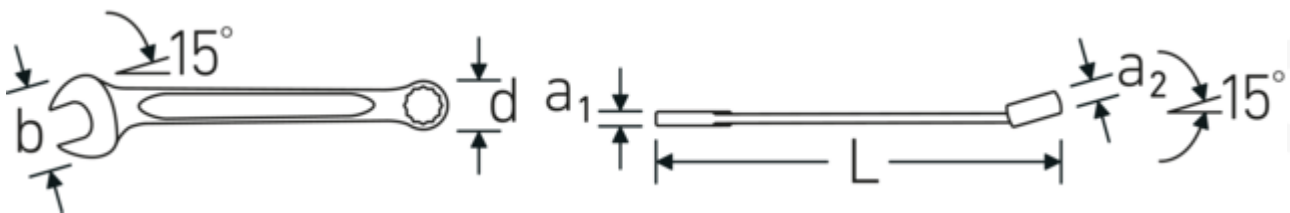

## Combination spanner OPEN BOX, inch OPEN BOX 13a

Product no. **40484848**  
GTIN **4018754020256**  
Model **OPEN BOX 13a 1**

**Label.** Combination spanner OPEN BOX long Spanner size 1 " L.300mm

**Features.** • Chrome Alloy Steel, chrome plated

### Advantages.

Made in Germany – STAHLWILLE Combination spanner OPEN BOX, inch , open end 15 °angled, length 300 mm, DIN 3113 Form A / ISO 7738 Form A, , 40484848.

### Technical Attributes.

|              |         |
|--------------|---------|
| a1           | 8,4 mm  |
| a2           | 14,5 mm |
| Width mm (b) | 55 mm   |
| d            | 37,2 mm |