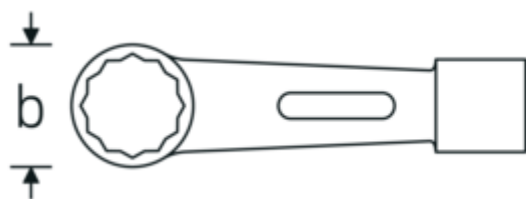

### Label.

Impact ring wrench Wrench size 95 mm L.450mm

### Technical Attributes.

a	67 mm
Width mm (b)	131 mm
Length mm (L)	450 mm
Wrench width 1 [mm]	95 mm