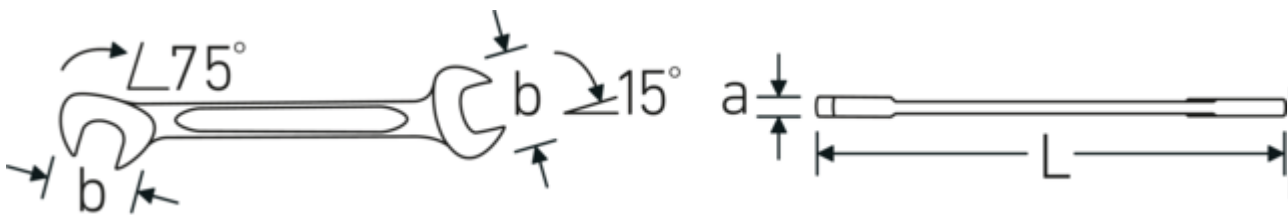

Small double-open ended spanner
ELECTRIC, metric

ELECTRIC 12

Product no. **40061313**
GTIN **4018754018642**
Model **ELECTRIC 12 13**

Label.

Double open-ended spanner, small Spanner size 13 mm L.131mm

Features.

- straight design, jaw position 15° and 75°
- sturdy, slim and lightweight intelligent design
- high bending strength due to double T-profile
- STAHLWILLE's round finish ensures a surface that is pleasant to the skin and has a good grip
- extremely sturdy, exceptionally durable
- drop-forged, hardened and cooled in oil bath
- chrome-alloy steel, chrome plated

Technical Drawing.

Technical Attributes.

a	3 mm
Width mm (b)	28,3 mm
Length mm (L)	131 mm
Jaw angle	15/75 °
Spanner width 1 [mm]	13 mm
Spanner width 2 [mm]	13 mm

Logistics data.

Depth mm (IFS)	131
Width mm (IFS)	29
Height mm (IFS)	3
Length (packed, mm)	140
Width (packed, mm)	70
Height (packed, mm)	20

Volume (packed, dm3)	0.196 dm3
Art. no.	40061313
Weight (gross, kg)	0,375
Weight PAP (kg)	0,000
Weight PVC (kg)	0,004
GTIN	4018754018642
Country of origin	GERMANY
Region of origin	Nordrhein-Westfalen
WEEE/ElektroG	nicht ear-pflichtig
Customs tariff no.	82041100
Packing standard	10
Weight	37 g