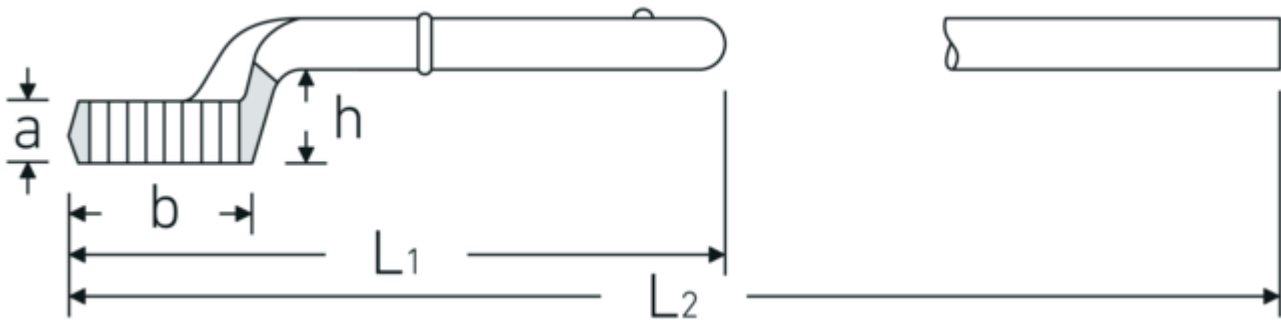

Heavy duty ring wrench

5

Product no. **42020046**
GTIN **4018754023509**
Model **5 46**

Label. Heavy duty ring wrench Wrench size 46mm L.280mm

Technical Drawing.

Technical Attributes.

a	23 mm
Width mm (b)	69 mm
for no.	3
Height mm (h)	40 mm
L1	280 mm
L2	910 mm
Wrench width 1 [mm]	46 mm

Logistics data.

Depth mm (IFS)	282
Width mm (IFS)	68
Height mm (IFS)	59
Length (packed, mm)	282
Width (packed, mm)	68
Height (packed, mm)	59
Volume (packed, dm ³)	1.131384 dm ³
Product no.	42020046
Weight (gross, kg)	1,192
Weight PAP (kg)	0,000