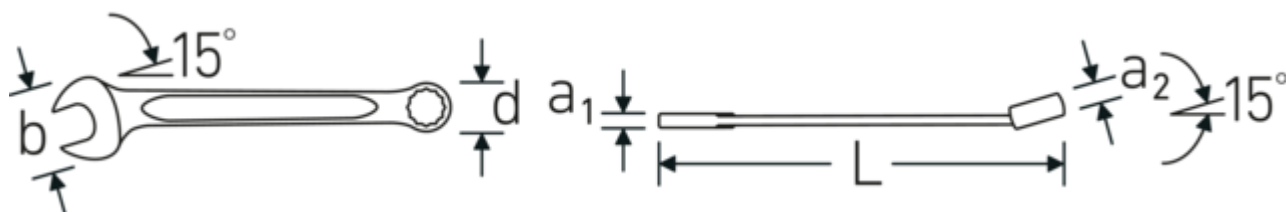

Technologies and features.

Double T-profile

Our combination and ring wrenches have an additional recess in the middle of the tool. Similar to the principle of a double T-beam, this provides a tremendous load capacity and maximum strength whilst reducing weight.

Offset Shaft Design

STAHLWILLE wrenches are reinforced between the jaw and shaft, as this is where the greatest forces are exerted. The special design strengthens the stress zones, thus reducing the risk of breakage to a minimum.

Technical Attributes.

a1	13 mm
a2	20 mm
Drive profile	bi-hex AS-Drive®
Width mm (b)	94,5 mm
d	65,2 mm
DIN	DIN 3113 Form A / ISO 7738 Form A
Length mm (L)	500 mm
Jaw angle	15 °
Wrench width 1 [mm]	46 mm
Ring position	15 °