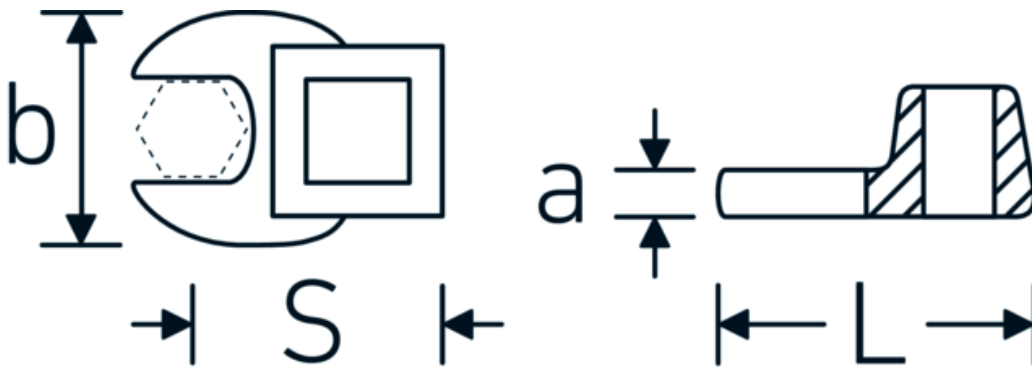

## CROW-FOOT wrench, metric

540

Product no. 02200046  
GTIN 4018754141142  
Model 540 46

Label.

3/8 " CROW-FOOT wrench Wrench size 46mm L.72mm

### Technical Drawing.

### Technical Attributes.

a	8 mm
Internal square drive (inch)	3/8 "
Width mm (b)	82 mm
Length mm (L)	72 mm
S	43,1 mm
Width across flats [mm]	46 mm

## Variants.

Product no.	Model no. (ERP)	Description	GTIN
01200008	540 8	1/4 " CROW-FOOT wrench Wrench size 8mm L.25,5mm	4018754149117
01200009	540 9	1/4 " CROW-FOOT wrench Wrench size 9mm L.25,5mm	4018754149124
01200010	540 10	1/4 " CROW-FOOT wrench Wrench size 10mm L.25,5mm	4018754149131
02200011	540 11	3/8 " CROW-FOOT wrench Wrench size 11mm L.32mm	4018754149414
02200012	540 12	3/8 " CROW-FOOT wrench Wrench size 12mm L.34,3mm	4018754003495
02200013	540 13	3/8 " CROW-FOOT wrench Wrench size 13mm L.34,3mm	4018754003501
02200014	540 14	3/8 " CROW-FOOT wrench Wrench size 14mm L.37,7mm	4018754003518
02200015	540 15	3/8 " CROW-FOOT wrench Wrench size 15mm L.37,7mm	4018754003525
02200016	540 16	3/8 " CROW-FOOT wrench Wrench size 16mm L.37,7mm	4018754003532
02200017	540 17	3/8 " CROW-FOOT wrench Wrench size 17mm L.42,5mm	4018754003549
02200018	540 18	3/8 " CROW-FOOT wrench Wrench size 18mm L.42,5mm	4018754003556
02200019	540 19	3/8 " CROW-FOOT wrench Wrench size 19mm L.42,5mm	4018754003563
02200020	540 20	3/8 " CROW-FOOT wrench Wrench size 20mm L.42,4mm	4018754141067
02200021	540 21	3/8 " CROW-FOOT wrench Wrench size 21mm L.44,5mm	4018754003570
02200022	540 22	3/8 " CROW-FOOT wrench Wrench size 22mm L.44,5mm	4018754003587