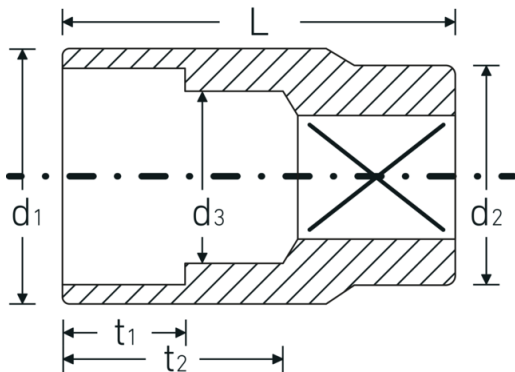

Sockets 1/2", metric

50

Product no. **03010030**
GTIN **4018754005383**
Model **50 30**

Label. 1/2 " Socket Wrench size 30mm L.45mm

Technical Drawing.

Technical Attributes.

Drive profile	bi-hex AS-Drive®
Internal square drive (inch)	1/2 "
d1	39,7 mm
d2	28 mm
d3	27 mm
DIN	DIN 3124 / ISO 2725-1, DIN EN 3709, ASME B 107.5 M
Length mm (L)	45 mm
Width across flats [mm]	30 mm