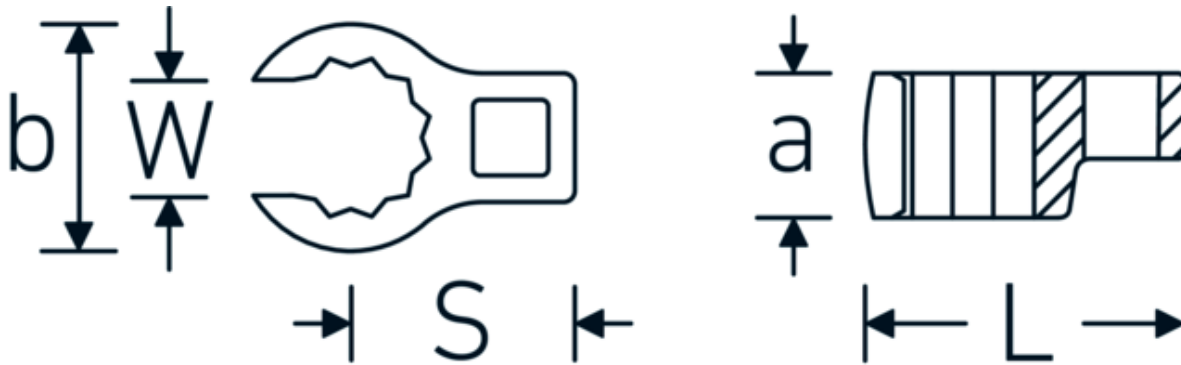

## CROW-RING spanner

440a

Product no. **03490077**  
GTIN **4018754008568**  
Model **440 A 2 5/16**

**Label.** 1/2 " CROW-RING spanner Spanner size 2 5/16" L.93,3mm

- Features.**
- Chrome Alloy Steel, chrome plated
  - caution! Modified settings on torque wrench
  - size 3/8: for Volvo aircraft engine, type "JAS"

### Technical Drawing.

### Technical Attributes.

a	30 mm
Internal square drive (inch)	1/2 "
Width mm (b)	80,9 mm
Length mm (L)	93,3 mm
S	49,2 mm
Spanner size [inch]	2 5/16 "

### Logistics data.

Depth mm (IFS)	91
Width mm (IFS)	80
Height mm (IFS)	30
Length (packed, mm)	91
Width (packed, mm)	80
Height (packed, mm)	30

<b>W</b>	43,6 mm	<b>Volume (packed, dm3)</b>	0.2184 dm3
		<b>Art. no.</b>	03490077
		<b>Weight (gross, kg)</b>	0,309
		<b>Weight PAP (kg)</b>	0,000
		<b>Weight PVC (kg)</b>	0,004
		<b>GTIN</b>	4018754008568
		<b>Country of origin</b>	GERMANY
		<b>Region of origin</b>	Nordrhein-Westfalen
		<b>WEEE/ElektroG</b>	nicht ear-pflichtig
		<b>Customs tariff no.</b>	82042000
		<b>Packing standard</b>	1
		<b>Weight</b>	309 g