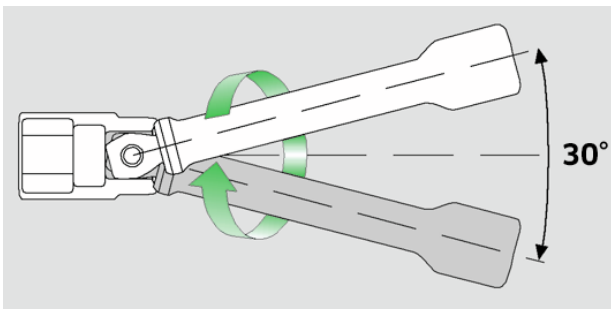

## Wobble-Drive extensions 1/2"

#### Label.

1/2 " Wobble-Drive extension L.52mm

## Technical Attributes.

External square drive (inch)	1/2
Internal square drive (inch)	1/2 "
d	23 mm
Size	2
Length mm (L)	52 mm