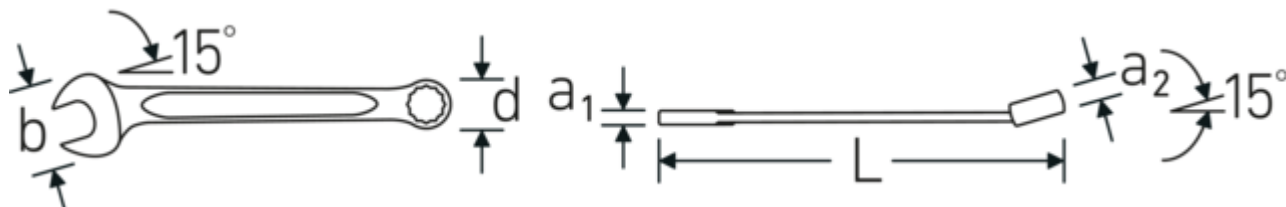

Technologies and features.

Double T-profile

Our combination and ring spanners have an additional recess in the middle of the tool. Similar to the principle of a double T-beam, this provides a tremendous load capacity and maximum strength whilst reducing weight.

Offset Shaft Design

Our spanners are specially designed with additional reinforcement in the load zones where the greatest amount of force is transmitted - namely where the jaw meets the shank - in order to prevent deformation.

Technical Attributes.

a1	15 mm
a2	22 mm
Drive profile	bi-hex AS-Drive®
Width mm (b)	114 mm
d	81 mm
DIN	DIN 3113 Form A / ISO 7738 Form A
Length mm (L)	560 mm
Jaw angle	15 °
Spanner width 1 [mm]	55 mm
Ring position	15 °
Spanner width 2 [mm]	55 mm
t	1 mm