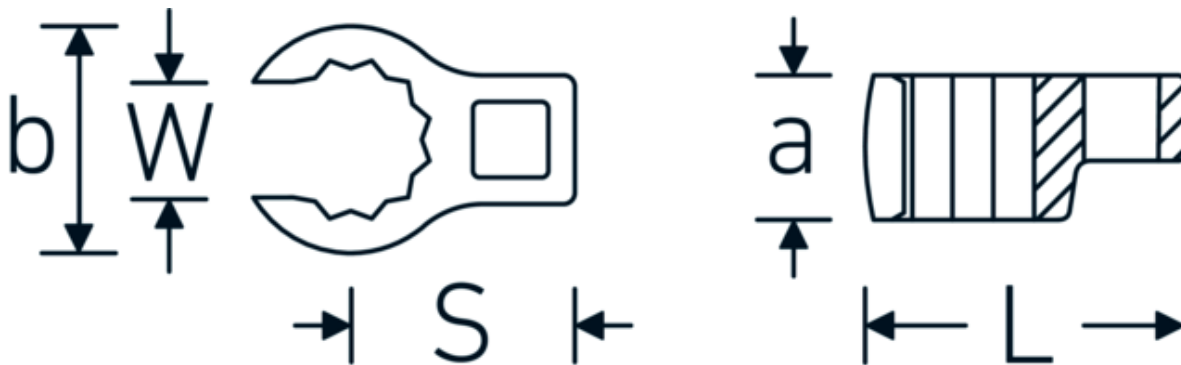

CROW-RING spanner

440

Product no. **02191027**
GTIN **4018754103362**
Model **440 27MB**

Label. 3/8 " CROW-RING spanner Spanner size 27mm L.57,1mm

Features.

- Chrome Alloy Steel, chrome plated
- Caution! Modified settings on torque wrench

Technical Drawing.

Technical Attributes.

a	15 mm
Internal square drive (inch)	3/8 "
Width mm (b)	42,1 mm
Length mm (L)	57,1 mm
S	29,3 mm
Width across flats [mm]	27 mm
W	20 mm

Logistics data.

Depth mm (IFS)	59
Width mm (IFS)	43
Height mm (IFS)	15
Length (packed, mm)	60
Width (packed, mm)	44
Height (packed, mm)	16
Volume (packed, dm3)	0.04224 dm3

Variants.

Art. no.	Model no. (ERP)	Description	GTIN
01190008	440 8	1/4 " CROW-RING spanner Spanner size 8mm L.23,8mm	4018754149094
01190009	440 9	1/4 " CROW-RING spanner Spanner size 9mm L.28,5mm	4018754140985
01190010	440 10	1/4 " CROW-RING spanner Spanner size 10mm L.28,4mm	4018754000739
01190011	440 11	1/4 " CROW-RING spanner Spanner size 11mm L.28mm	4018754149100
01190012	440 12	1/4 " CROW-RING spanner Spanner size 12mm L.30,8mm	4018754000746
01190013	440 13	1/4 " CROW-RING spanner Spanner size 13mm L.32mm	4018754102099
01190014	440 14	1/4 " CROW-RING spanner Spanner size 14mm L.31,7mm	4018754000753
02190015	440 15	3/8 " CROW-RING spanner Spanner size 15mm L.36,5mm	4018754141029
02190016	440 16	3/8 " CROW-RING spanner Spanner size 16mm L.36,1mm	4018754003389
02190017	440 17	3/8 " CROW-RING spanner Spanner size 17mm L.39,2mm	4018754003396
02190018	440 18	3/8 " CROW-RING spanner Spanner size 18mm L.40,8mm	4018754003402
02190019	440 19	3/8 " CROW-RING spanner Spanner size 19mm L.40,5mm	4018754003419
02190020	440 20	3/8 " CROW-RING spanner Spanner size 20mm L.42,9mm	4018754141036
02190021	440 21	3/8 " CROW-RING spanner Spanner size 21mm L.42,8mm	4018754003426