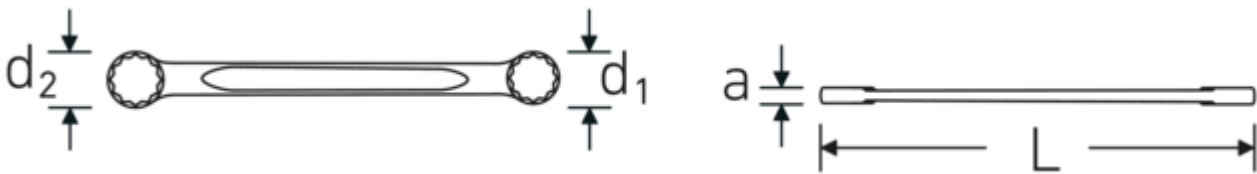

Double ring wrench, metric

StahlwilleSTABIL®21

Product no. **41053034**
GTIN **4018754021437**
Model **21 30 x 34**

Label. Double ring wrench Wrench size 30 x 34 mm L.325mm

Technical Drawing.

Technical Attributes.

a	12 mm
Drive profile	bi-hex AS-Drive®
d1	43 mm
d2	48,5 mm
DIN	DIN 837 / ISO 10103
Length mm (L)	325 mm
Wrench width 1 [mm]	30 mm
Wrench width 2 [mm]	34 mm

Logistics data.

Depth mm (IFS)	325
Width mm (IFS)	49
Height mm (IFS)	13
Length (packed, mm)	345
Width (packed, mm)	95
Height (packed, mm)	40
Volume (packed, dm3)	1.311 dm3
Product no.	41053034
Weight (gross, kg)	1,535
Weight PAP (kg)	0,000
Weight PVC (kg)	0,014
GTIN	4018754021437
Country of origin	GERMANY

41053034 21 30 x 34

Double ring wrench Wrench size 30 x
34 mm L.325mm

4018754021437

GTIN-Code.