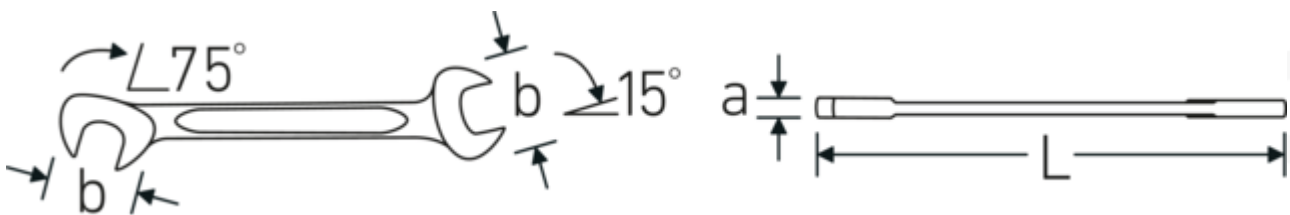

Small double-open ended spanner
ELECTRIC, inch

ELECTRIC 12a

Product no. **40461010**
GTIN **4018754019922**
Model **ELECTRIC 12a 5/32**

Label.

Double open-ended spanner, small Spanner size 5/32 " L.70mm

Features.

- spanners with equal widths across flats
- straight design, jaw position 15° and 75°
- sturdy, slim and lightweight intelligent design
- high bending strength due to double T-profile
- STAHLWILLE's round finish ensures a surface that is pleasant to the skin and has a good grip
- extremely sturdy, exceptionally durable
- drop-forged, hardened and cooled in oil bath
- chrome-alloy steel, chrome plated

Technical Drawing.

Technical Attributes.

a	2 mm
Width mm (b)	10,5 mm
Length mm (L)	70 mm
Jaw angle	15/75 °
Spanner width 1 [inch]	5/32 "

Logistics data.

Depth mm (IFS)	70
Width mm (IFS)	11
Height mm (IFS)	2
Length (packed, mm)	70
Width (packed, mm)	40

Spanner width s 2 [inch]	5/32 "	Height (packed, mm)	7
		Volume (packed, dm3)	0.0196 dm3
		Art. no.	40461010
		Weight (gross, kg)	0,053
		Weight PAP (kg)	0,000
		Weight PVC (kg)	0,002
		GTIN	4018754019922
		Country of origin	GERMANY
		Region of origin	Nordrhein-Westfalen
		WEEE/ElektroG	nicht ear-pflichtig
		Customs tariff no.	82041100
		Packing standard	10
		Weight	5 g