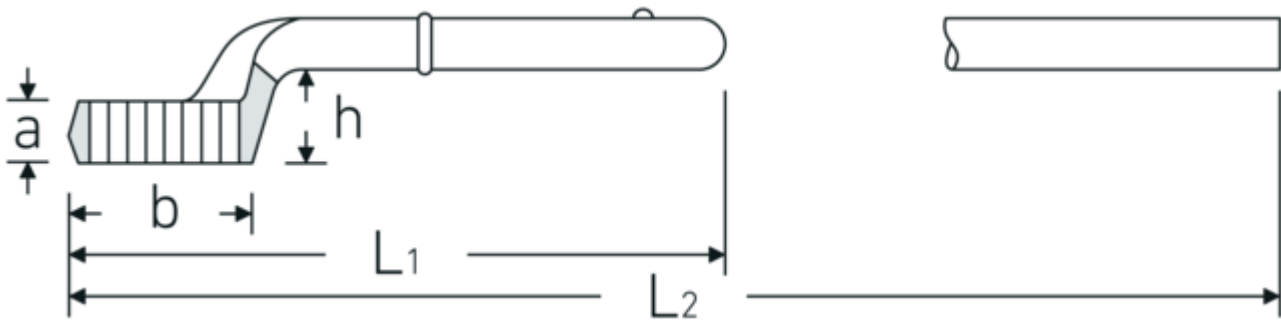

Heavy duty ring wrench

5

Product no. **42020041**
GTIN **4018754023486**
Model **5 41**

Label. Heavy duty ring wrench Wrench size 41mm L.265mm

Technical Drawing.

Technical Attributes.

a	22 mm
Width mm (b)	62 mm
for no.	2
Height mm (h)	39,5 mm
L1	265 mm
L2	750 mm
Wrench width 1 [mm]	41 mm

Logistics data.

Depth mm (IFS)	268
Width mm (IFS)	62
Height mm (IFS)	57
Length (packed, mm)	268
Width (packed, mm)	62
Height (packed, mm)	57
Volume (packed, dm3)	0.947112 dm3
Product no.	42020041
Weight (gross, kg)	0,910
Weight PAP (kg)	0,000