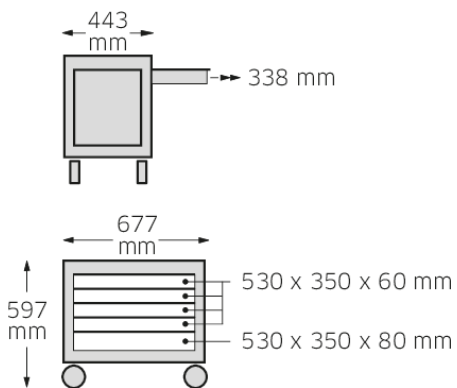

Roll box w.drawers CONVERTA

922N

Product no. **96480002**
GTIN **4018754174454**
Model **922N**

Label. Wheely box w.drawers CONVERTA red, RAL 3020

Technical Drawing.

Technical Attributes.

Colour	red, RAL 3020
for no.	920
Height mm (h)	600 mm
Length mm (L)	800 mm

Logistics data.

Depth mm (IFS)	800
Width mm (IFS)	600
Height mm (IFS)	600
Length (packed, mm)	800
Width (packed, mm)	600
Height (packed, mm)	600
Volume (packed, dm ³)	288 dm ³
Product no.	96480002
Weight (gross, kg)	39,500

Weight PAP (kg)	4,500
Weight PVC (kg)	0,000
GTIN	4018754174454
Country of origin	OHNE
Region of origin	Ausländischer Ursprung
WEEE/ElektroG	nicht ear-pflichtig
Customs tariff no.	94032080
Packing standard	1
Weight	39500 g