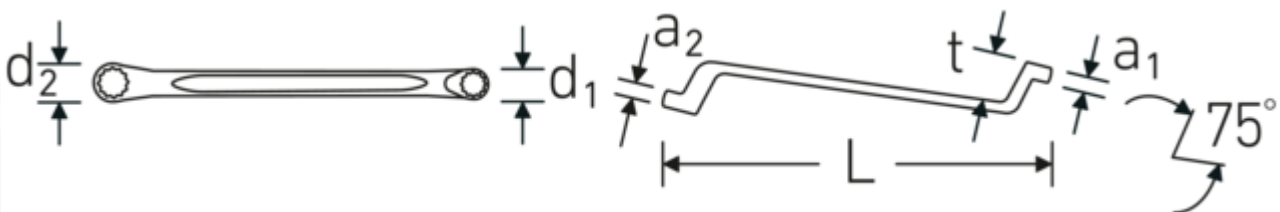

Double-ended ring spanner, metric, offset

StahlwilleSTABIL®20

Product no. 41041819
GTIN 4018754020973
Model StahlwilleSTABIL 20 18 x 19

Label. Double-ended ring spanner Spanner size 18 x 19 mm L.275mm

Features. StahlwilleSTABIL®

- offset
- DIN 838/ISO 10104
- Chrome Alloy Steel, chrome plated

Advantages.

Low-crank

The distinctive STAHLWILLE rounded finish gives the combination spanner a non-slip and pleasant feel for safe working, even with oil-smearred hands.

Manufactured from durable chrome-alloy steel for a long service life and resistance to wear.

Technical Drawing.

Technical Attributes.

a1	12 mm
a2	13 mm
Drive profile	bi-hex AS-Drive®
d1	26,6 mm
d2	28 mm
Length mm (L)	275 mm
Spanner width 1 [mm]	18 mm
Ring position	75 °
Spanner width 2 [mm]	19 mm
t	29 mm

Logistics data.

Depth mm (IFS)	280
Width mm (IFS)	33
Height mm (IFS)	29
Length (packed, mm)	300
Width (packed, mm)	95
Height (packed, mm)	60
Volume (packed, dm3)	1.71 dm3
Art. no.	41041819
Weight (gross, kg)	2,200
Weight PAP (kg)	0,000
Weight PVC (kg)	0,016
GTIN	4018754020973
Country of origin	GERMANY
Region of origin	Nordrhein-Westfalen
WEEE/ElektroG	nicht ear-pflichtig
Customs tariff no.	82041100
Packing standard	10
Weight	220 g