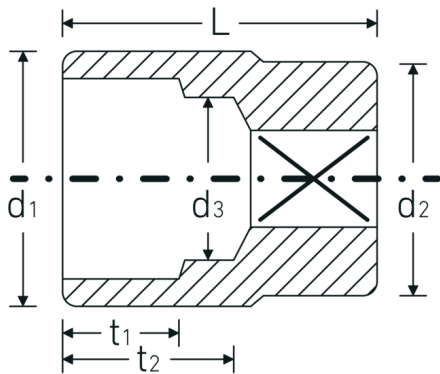

## Sockets 3/4", inch

55a

Product no. **05410056**  
GTIN **4018754009381**  
Model **55 A 1 1/4**

Label.

3/4 " Socket Wrench size 1 1/4" L.58mm

## Technical Drawing.

## Technical Attributes.

Drive profile	bi-hex AS-Drive®
Internal square drive (inch)	3/4 "
d1	44,5 mm
d2	38 mm
d3	30,5 mm
Length mm (L)	58 mm
Wrench size [inch]	1 1/4 "
t1	22 mm
t2	32,6 mm

## Logistics data.

Depth mm (IFS)	58
Width mm (IFS)	45
Height mm (IFS)	45
Length (packed, mm)	90
Width (packed, mm)	70
Height (packed, mm)	45
Volume (packed, dm <sup>3</sup> )	0.2835 dm <sup>3</sup>
Product no.	05410056
Weight (gross, kg)	0,678