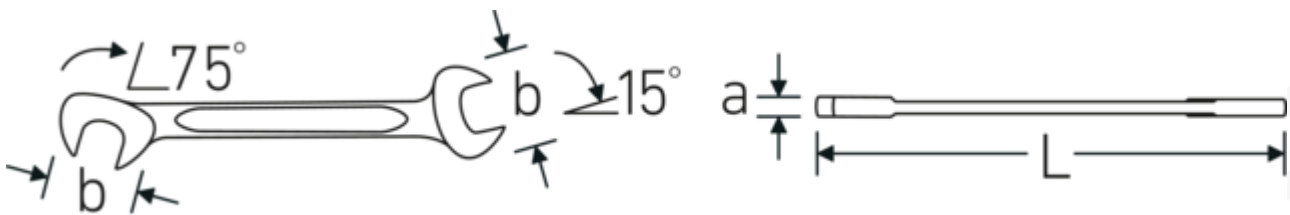

Small double-open ended spanner
ELECTRIC, metric

ELECTRIC 12

Product no. **40060404**
GTIN **4018754018550**
Model **ELECTRIC 12 4**

Label.

Double open-ended spanner, small Spanner size 4 mm L.70mm

Features.

- straight design, jaw position 15° and 75°
- sturdy, slim and lightweight intelligent design
- high bending strength due to double T-profile
- STAHLWILLE's round finish ensures a surface that is pleasant to the skin and has a good grip
- extremely sturdy, exceptionally durable
- drop-forged, hardened and cooled in oil bath
- chrome-alloy steel, chrome plated

Technical Drawing.

Technical Attributes.

a	2 mm
Width mm (b)	10,5 mm
Length mm (L)	70 mm
Jaw angle	15/75 °
Spanner width 1 [mm]	4 mm
Spanner width 2 [mm]	4 mm

Logistics data.

Depth mm (IFS)	70
Width mm (IFS)	11
Height mm (IFS)	2
Length (packed, mm)	90
Width (packed, mm)	40
Height (packed, mm)	7

Volume (packed, dm3)	0.0252 dm3
Art. no.	40060404
Weight (gross, kg)	0,053
Weight PAP (kg)	0,000
Weight PVC (kg)	0,002
GTIN	4018754018550
Country of origin	GERMANY
Region of origin	Nordrhein-Westfalen
WEEE/ElektroG	nicht ear-pflichtig
Customs tariff no.	82041100
Packing standard	10
Weight	5 g