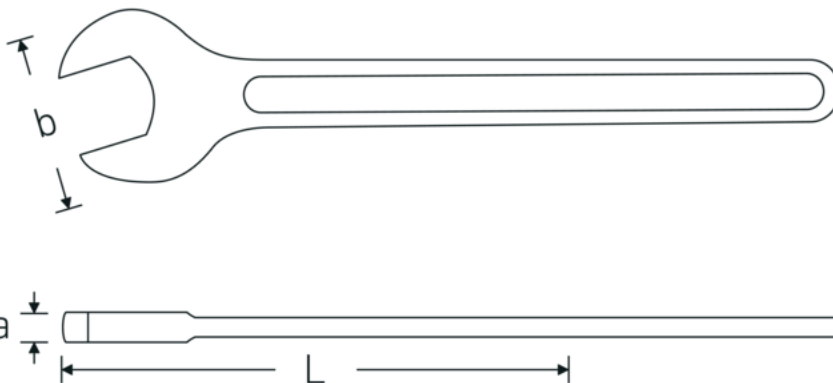

Open-ended spanner, metric

4004

Product no. **40040600**
GTIN **4018754018390**
Model **4004 60**

Label. Open-ended spanner Spanner size 60mm L.492mm

- Features.**
- DIN 894 up to 85 mm
 - special tool steel, grey finish

Advantages.

DIN 894 up to 85 mm.

Technical Drawing.

Technical Attributes.

a 18 mm
Width mm (b) 122 mm

Logistics data.

Depth mm (IFS) 492
Width mm (IFS) 121

DIN	DIN 894	Height mm (IFS)	19
Length mm (L)	492 mm	Length (packed, mm)	492
Spanner width 1 [mm]	60 mm	Width (packed, mm)	121
		Height (packed, mm)	19
		Volume (packed, dm3)	1.131108 dm3
		Art. no.	40040600
		Weight (gross, kg)	1,410
		Weight PAP (kg)	0,000
		Weight PVC (kg)	0,000
		GTIN	4018754018390
		Country of origin	GERMANY
		Region of origin	Nordrhein-Westfalen
		WEEE/ElektroG	nicht ear-pflichtig
		Customs tariff no.	82041100
		Packing standard	1
		Weight	1650 g

Variants.

Art. no.	Art. no. (ERP)	Description	GTIN
40040240	4004 24	Open-ended spanner Spanner size 24mm L.215mm	4018754018307
40040270	4004 27	Open-ended spanner Spanner size 27mm L.238mm	4018754018314
40040300	4004 30	Open-ended spanner Spanner size 30mm L.261mm	4018754018321
40040320	4004 32	Open-ended spanner Spanner size 32mm L.273mm	4018754018338
40040360	4004 36	Open-ended spanner Spanner size 36mm L.300mm	4018754018345
40040410	4004 41	Open-ended spanner Spanner size 41mm L.335mm	4018754018352
40040460	4004 46	Open-ended spanner Spanner size 46mm L.369mm	4018754018369
40040500	4004 50	Open-ended spanner Spanner size 50mm L.412mm	4018754018376
40040550	4004 55	Open-ended spanner Spanner size 55mm L.457mm	4018754018383
40040600	4004 60	Open-ended spanner Spanner size 60mm L.492mm	4018754018390
40040650	4004 65	Open-ended spanner Spanner size 65mm L.528mm	4018754018406