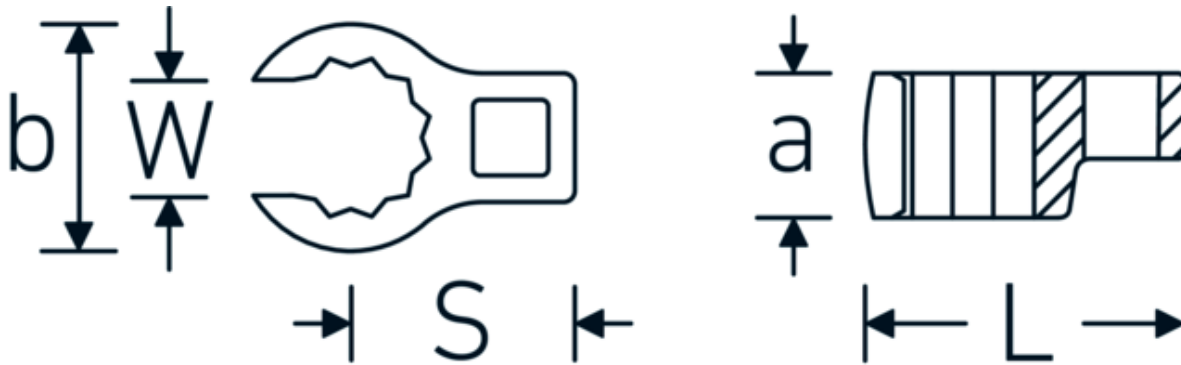

CROW-RING spanner

440a

Product no. **03490052**
GTIN **4018754008445**
Model **440 A 1 1/8**

Label. 1/2 " CROW-RING spanner Spanner size 1 1/8" L.56,8mm

- Features.**
- Chrome Alloy Steel, chrome plated
 - caution! Modified settings on torque wrench
 - size 3/8: for Volvo aircraft engine, type "JAS"

Technical Drawing.

Technical Attributes.

a	22,5 mm
Internal square drive (inch)	1/2 "
Width mm (b)	42,1 mm
Length mm (L)	56,8 mm
S	29,3 mm
Spanner size [inch]	1 1/8 "

Logistics data.

Depth mm (IFS)	57
Width mm (IFS)	42
Height mm (IFS)	23
Length (packed, mm)	57
Width (packed, mm)	42
Height (packed, mm)	23

Variants.

Art. no.	Model no. (ERP)	Description	GTIN
01490024	440 A 3/8	1/4 " CROW-RING spanner Spanner size 3/8" L.28,4mm	4018754116805
01490028	440 A 7/16	1/4 " CROW-RING spanner Spanner size 7/16" L.28mm	4018754001460
01490032	440 A 1/2	1/4 " CROW-RING spanner Spanner size 1/2" L.30,5mm	4018754001477
01490034	440 A 9/16	1/4 " CROW-RING spanner Spanner size 9/16" L.31,7mm	4018754001484
02490036	440 A 5/8	3/8 " CROW-RING spanner Spanner size 5/8" L.36,5mm	4018754004546
02490038	440 A 11/16	3/8 " CROW-RING spanner Spanner size 11/16" L.39,2mm	4018754004553
02490040	440 A 3/4	3/8 " CROW-RING spanner Spanner size 3/4" L.40,9mm	4018754004560
02490042	440 A 13/16	3/8 " CROW-RING spanner Spanner size 13/16" L.42,9mm	4018754004577
02490044	440 A 7/8	3/8 " CROW-RING spanner Spanner size 7/8" L.45,2mm	4018754004584
02490046	440 A 15/16	3/8 " CROW-RING spanner Spanner size 15/16" L.47,2mm	4018754004591
02490048	440 A 1	3/8 " CROW-RING spanner Spanner size 1" L.49,3mm	4018754004607
02490050	440 A 1 1/16	3/8 " CROW-RING spanner Spanner size 1 1/16" L.52,8mm	4018754004614
03490052	440 A 1 1/8	1/2 " CROW-RING spanner Spanner size 1 1/8" L.56,8mm	4018754008445
03490056	440 A 1 1/4	1/2 " CROW-RING spanner Spanner size 1 1/4" L.62,5mm	4018754008452