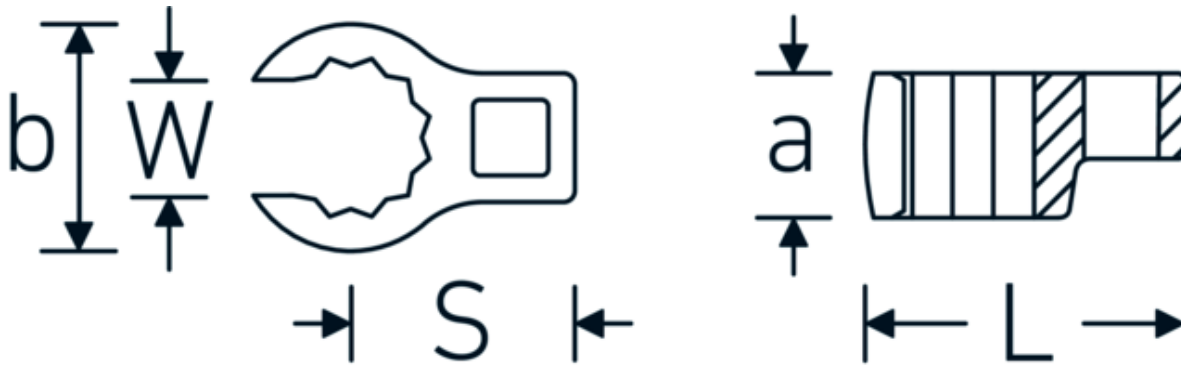

CROW-RING spanner

440a

Product no. **02490050**
GTIN **4018754004614**
Model **440 A 1 1/16**

Label. 3/8 " CROW-RING spanner Spanner size 1 1/16" L.52,8mm

- Features.**
- Chrome Alloy Steel, chrome plated
 - caution! Modified settings on torque wrench
 - size 3/8: for Volvo aircraft engine, type "JAS"

Technical Drawing.

Technical Attributes.

a	21,4 mm
Internal square drive (inch)	3/8 "
Width mm (b)	40 mm
Length mm (L)	52,8 mm
S	28,2 mm
Spanner size [inch]	1 1/16 "

Logistics data.

Depth mm (IFS)	52
Width mm (IFS)	40
Height mm (IFS)	22
Length (packed, mm)	53
Width (packed, mm)	41
Height (packed, mm)	23

Variants.

Art. no.	Model no. (ERP)	Description	GTIN
01490024	440 A 3/8	1/4 " CROW-RING spanner Spanner size 3/8" L.28,4mm	4018754116805
01490028	440 A 7/16	1/4 " CROW-RING spanner Spanner size 7/16" L.28mm	4018754001460
01490032	440 A 1/2	1/4 " CROW-RING spanner Spanner size 1/2" L.30,5mm	4018754001477
01490034	440 A 9/16	1/4 " CROW-RING spanner Spanner size 9/16" L.31,7mm	4018754001484
02490036	440 A 5/8	3/8 " CROW-RING spanner Spanner size 5/8" L.36,5mm	4018754004546
02490038	440 A 11/16	3/8 " CROW-RING spanner Spanner size 11/16" L.39,2mm	4018754004553
02490040	440 A 3/4	3/8 " CROW-RING spanner Spanner size 3/4" L.40,9mm	4018754004560
02490042	440 A 13/16	3/8 " CROW-RING spanner Spanner size 13/16" L.42,9mm	4018754004577
02490044	440 A 7/8	3/8 " CROW-RING spanner Spanner size 7/8" L.45,2mm	4018754004584
02490046	440 A 15/16	3/8 " CROW-RING spanner Spanner size 15/16" L.47,2mm	4018754004591
02490048	440 A 1	3/8 " CROW-RING spanner Spanner size 1" L.49,3mm	4018754004607
02490050	440 A 1 1/16	3/8 " CROW-RING spanner Spanner size 1 1/16" L.52,8mm	4018754004614
03490052	440 A 1 1/8	1/2 " CROW-RING spanner Spanner size 1 1/8" L.56,8mm	4018754008445
03490056	440 A 1 1/4	1/2 " CROW-RING spanner Spanner size 1 1/4" L.62,5mm	4018754008452