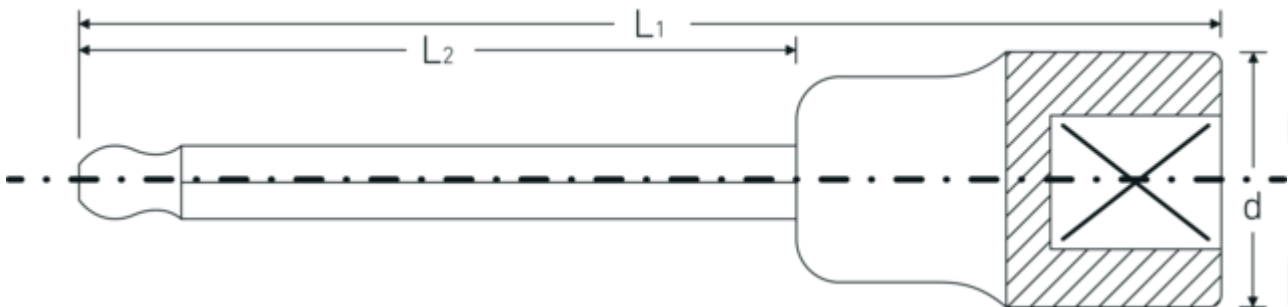

## INHEX screwdriver sockets 1/2", metric, with ballpoint

54KK

Product no. **03280006**  
GTIN **4018754007349**  
Model **54 KK 6**

**Label.** INHEX screwdriver socket 1/2 " 6mm L.100mm

### Technical Drawing.

### Technical Attributes.

Drive profile	hex
External hex drive (mm)	6 mm
Internal square drive (inch)	1/2 "
d	22,7 mm
L1	100 mm
L2	62 mm

### Logistics data.

Depth mm (IFS)	105
Width mm (IFS)	23
Height mm (IFS)	23
Length (packed, mm)	120
Width (packed, mm)	80
Height (packed, mm)	23
Volume (packed, dm <sup>3</sup> )	0.2208 dm <sup>3</sup>
Product no.	03280006
Weight (gross, kg)	0,390
Weight PAP (kg)	0,000
Weight PVC (kg)	0,004