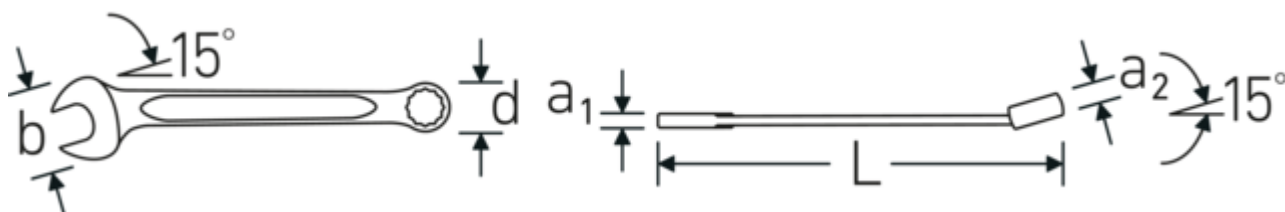

Technologies and features.

Double T-profile

Our combination and ring wrenches have an additional recess in the middle of the tool. Similar to the principle of a double T-beam, this provides a tremendous load capacity and maximum strength whilst reducing weight.

Offset Shaft Design

STAHLWILLE wrenches are reinforced between the jaw and shaft, as this is where the greatest forces are exerted. The special design strengthens the stress zones, thus reducing the risk of breakage to a minimum.

Technical Attributes.

a1	15 mm
a2	22 mm
Drive profile	bi-hex AS-Drive®
Width mm (b)	114 mm
d	81 mm
DIN	DIN 3113 Form A / ISO 7738 Form A
Length mm (L)	560 mm
Jaw angle	15 °
Wrench width 1 [mm]	55 mm
Ring position	15 °