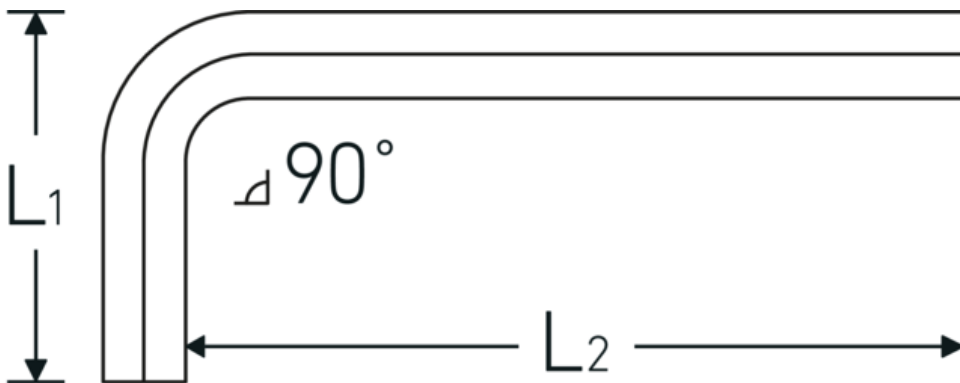

Hex key for hex bolts

10760

Product no. **43153006**
 GTIN **4018754332144**
 Model **10760 6**
WINKELSCHRAUBENDREHER
SECHSKANT

Label.

Hex key for hex bolts Hex drive 6mm L.38mm x 96mm

Technical Drawing.

Technical Attributes.

Drive profile	hex
External hex drive (mm)	6 mm
DIN	DIN ISO 2936
L1	38 mm
L2	96 mm

Logistics data.

Depth mm (IFS)	93
Width mm (IFS)	37
Height mm (IFS)	7
Length (packed, mm)	120
Width (packed, mm)	60
Height (packed, mm)	22
Volume (packed, dm ³)	0.1584 dm ³
Product no.	43153006
Weight (gross, kg)	0,280

Weight PAP (kg)	0,000
Weight PVC (kg)	0,000
GTIN	4018754332144
Country of origin	GERMANY
Region of origin	Nordrhein-Westfalen
WEEE/ElektroG	nicht ear-pflichtig
Customs tariff no.	82054000
Packing standard	10
Weight	30 g