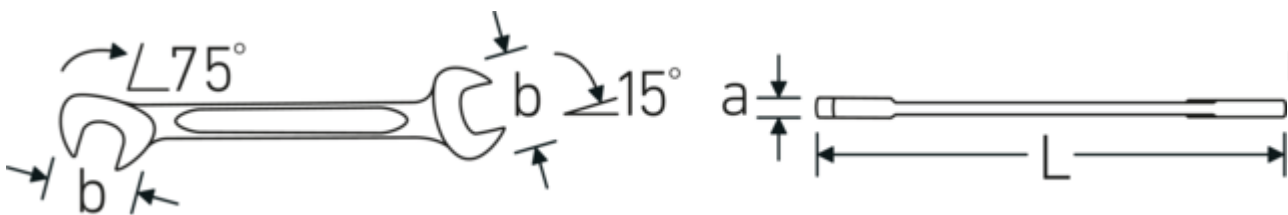

**Small double-open ended spanner**  
**ELECTRIC, inch**

**ELECTRIC 12a**

Product no. **40463434**  
GTIN **4018754020041**  
Model **ELECTRIC 12a 9/16**

**Label.**

Double open-ended spanner, small Spanner size 9/16 " L.131mm

**Features.**

- spanners with equal widths across flats
- straight design, jaw position 15° and 75°
- sturdy, slim and lightweight intelligent design
- high bending strength due to double T-profile
- STAHLWILLE's round finish ensures a surface that is pleasant to the skin and has a good grip
- extremely sturdy, exceptionally durable
- drop-forged, hardened and cooled in oil bath
- chrome-alloy steel, chrome plated

**Technical Drawing.**

**Technical Attributes.**

a	3 mm
Width mm (b)	28,3 mm
Length mm (L)	131 mm
Jaw angle	15/75 °
Spanner width 1 [inch]	9/16 "

**Logistics data.**

Depth mm (IFS)	131
Width mm (IFS)	29
Height mm (IFS)	3
Length (packed, mm)	135
Width (packed, mm)	70

<b>Spanner width s 2 [inch]</b>	9/16 "	<b>Height (packed, mm)</b>	15
		<b>Volume (packed, dm3)</b>	0.14175 dm3
		<b>Art. no.</b>	40463434
		<b>Weight (gross, kg)</b>	0,360
		<b>Weight PAP (kg)</b>	0,000
		<b>Weight PVC (kg)</b>	0,004
		<b>GTIN</b>	4018754020041
		<b>Country of origin</b>	GERMANY
		<b>Region of origin</b>	Nordrhein-Westfalen
		<b>WEEE/ElektroG</b>	nicht ear-pflichtig
		<b>Customs tariff no.</b>	82041100
		<b>Packing standard</b>	10
		<b>Weight</b>	36 g