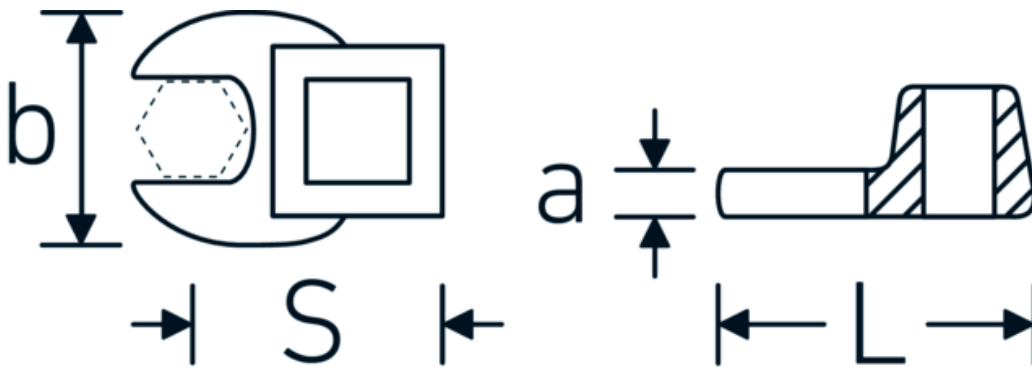

**CROW-FOOT wrench, metric**

**540**

Product no. **01200008**  
GTIN **4018754149117**  
Model **540 8**

**Label.**

1/4 " CROW-FOOT wrench Wrench size 8mm L.25,5mm

**Technical Drawing.**

**Technical Attributes.**

<b>a</b>	6,3 mm
<b>Internal square drive (inch)</b>	1/4 "
<b>Width mm (b)</b>	19,8 mm
<b>Length mm (L)</b>	25,5 mm
<b>S</b>	14,6 mm
<b>Width across flats [mm]</b>	8 mm

**Logistics data.**

<b>Depth mm (IFS)</b>	25
<b>Width mm (IFS)</b>	19
<b>Height mm (IFS)</b>	10
<b>Length (packed, mm)</b>	30
<b>Width (packed, mm)</b>	25
<b>Height (packed, mm)</b>	12
<b>Volume (packed, dm3)</b>	0.009 dm3
<b>Product no.</b>	01200008
<b>Weight (gross, kg)</b>	0,020

## Variants.

Product no.	Model no. (ERP)	Description	GTIN
01200008	540 8	1/4 " CROW-FOOT wrench Wrench size 8mm L.25,5mm	4018754149117
01200009	540 9	1/4 " CROW-FOOT wrench Wrench size 9mm L.25,5mm	4018754149124
01200010	540 10	1/4 " CROW-FOOT wrench Wrench size 10mm L.25,5mm	4018754149131
02200011	540 11	3/8 " CROW-FOOT wrench Wrench size 11mm L.32mm	4018754149414
02200012	540 12	3/8 " CROW-FOOT wrench Wrench size 12mm L.34,3mm	4018754003495
02200013	540 13	3/8 " CROW-FOOT wrench Wrench size 13mm L.34,3mm	4018754003501
02200014	540 14	3/8 " CROW-FOOT wrench Wrench size 14mm L.37,7mm	4018754003518
02200015	540 15	3/8 " CROW-FOOT wrench Wrench size 15mm L.37,7mm	4018754003525
02200016	540 16	3/8 " CROW-FOOT wrench Wrench size 16mm L.37,7mm	4018754003532
02200017	540 17	3/8 " CROW-FOOT wrench Wrench size 17mm L.42,5mm	4018754003549
02200018	540 18	3/8 " CROW-FOOT wrench Wrench size 18mm L.42,5mm	4018754003556
02200019	540 19	3/8 " CROW-FOOT wrench Wrench size 19mm L.42,5mm	4018754003563
02200020	540 20	3/8 " CROW-FOOT wrench Wrench size 20mm L.42,4mm	4018754141067
02200021	540 21	3/8 " CROW-FOOT wrench Wrench size 21mm L.44,5mm	4018754003570
02200022	540 22	3/8 " CROW-FOOT wrench Wrench size 22mm L.44,5mm	4018754003587