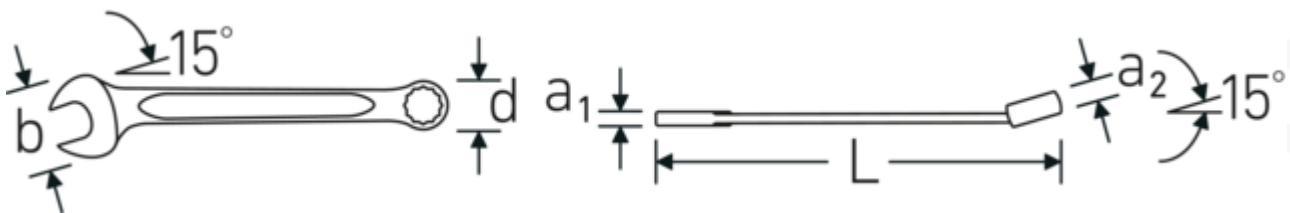

Combination spanner OPEN BOX, inch
OPEN BOX 13a

Product no. **40483535**
GTIN **4018754020171**
Model **OPEN BOX 13a 19/32**

Label. Combination spanner OPEN BOX long Spanner size 19/32 " L.170mm

Features. • Chrome Alloy Steel, chrome plated

Advantages.

Made in Germany – STAHLWILLE Combination spanner OPEN BOX, inch , open end 15 °angled, length 170 mm, DIN 3113 Form A / ISO 7738 Form A, , 40483535.

Technical Drawing.

Technical Attributes.

a1	5,3 mm
a2	8,5 mm
Width mm (b)	35 mm
d	21,9 mm

Logistics data.

Depth mm (IFS)	172
Width mm (IFS)	35
Height mm (IFS)	13
Length (packed, mm)	180
Width (packed, mm)	75

DIN	DIN 3113 Form A / ISO 7738 Form A	Height (packed, mm)	36
Length mm (L)	170 mm	Volume (packed, dm³)	0.486 dm ³
Jaw angle	15 °	Art. no.	40483535
Ring position	15 °	Weight (gross, kg)	0,750
Spanner width 1 [inch]	19/32 "	Weight PAP (kg)	0,000
Spanner width s 2 [inch]	19/32 "	Weight PVC (kg)	0,009
		GTIN	4018754020171
		Country of origin	GERMANY
		Region of origin	Nordrhein-Westfalen
		WEEE/ElektroG	nicht ear-pflichtig
		Customs tariff no.	82041100
		Packing standard	10
		Weight	74 g