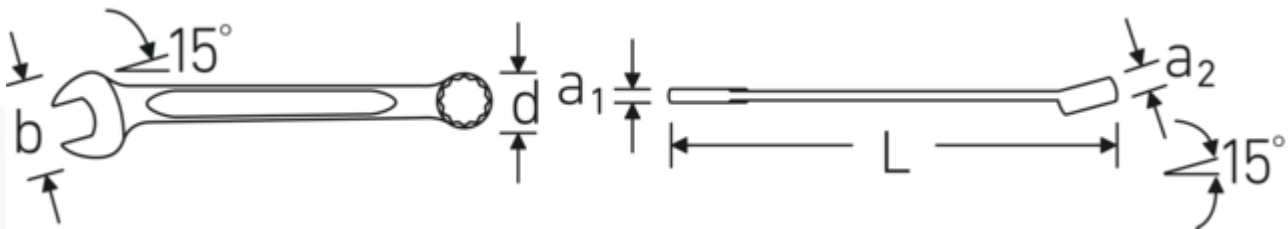

Combination spanner, inch

130a

Product no. 40571616
GTIN 4018754020621
Model 130a 1/4

Label. Combination spanner Spanner size 1/4 " L.105mm

Features.

- Fed. Spec. GGG-W-636 E
- HPQ® heavy-duty steel, chrome-plated

Advantages.

Made in Germany – STAHLWILLE Combination spanner, inch, open end 15° angled, length 105 mm, Fed. Spec. GGG-W-636 E, 40571616

The double-T profile gives the spanner outstanding bending strength.

The distinctive STAHLWILLE rounded finish gives the spanner a non-slip and pleasant feel for safe working, even with oil-smearred hands.

Technical Drawing.

Technical Attributes.

a1 3,6 mm

Logistics data.

Depth mm (IFS) 114

a2	6 mm	Width mm (IFS)	14
Width mm (b)	14,2 mm	Height mm (IFS)	9
d	9,8 mm	Length (packed, mm)	120
DIN	Fed. Spec. GGG- W-636 E	Width (packed, mm)	25
Length mm (L)	105 mm	Height (packed, mm)	25
Jaw angle	15 °	Volume (packed, dm3)	0.075 dm3
Ring position	15 °	Art. no.	40571616
Spanner width 1 [inch]	1/4 "	Weight (gross, kg)	0,130
Spanner width s 2 [inch]	1/4 "	Weight PAP (kg)	0,000
		Weight PVC (kg)	0,003
		GTIN	4018754020621
		Country of origin	GERMANY
		Region of origin	Nordrhein-Westfalen
		WEEE/ElektroG	nicht ear-pflichtig
		Customs tariff no.	82041100
		Packing standard	10
		Weight	15 g