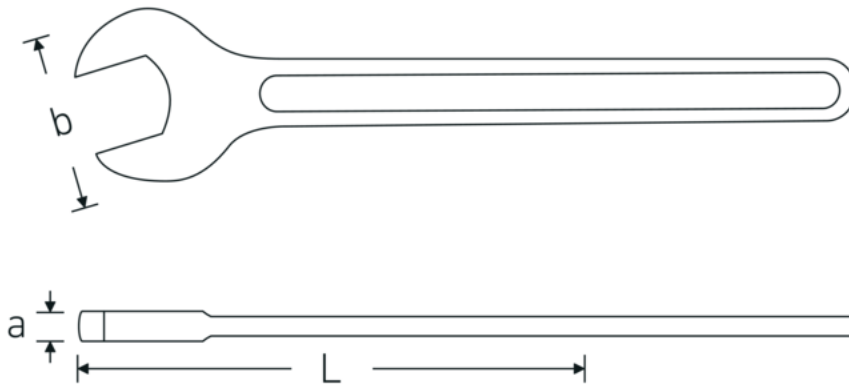

Open-ended wrench, metric

4004

Product no. **40040500**
GTIN **4018754018376**
Model **4004 50**

Label. Open-ended wrench Wrench size 50mm L.412mm

Technical Drawing.

Technical Attributes.

a	17 mm
Width mm (b)	102 mm
DIN	DIN 894
Length mm (L)	412 mm
Wrench width 1 [mm]	50 mm

Logistics data.

Depth mm (IFS)	413
Width mm (IFS)	103
Height mm (IFS)	17
Length (packed, mm)	413
Width (packed, mm)	103
Height (packed, mm)	17
Volume (packed, dm3)	0.723163 dm3
Product no.	40040500
Weight (gross, kg)	1,003

Variants.

Product no.	Art. no. (ERP)	Description	GTIN
40040240	4004 24	Open-ended wrench Wrench size 24mm L.215mm	4018754018307
40040270	4004 27	Open-ended wrench Wrench size 27mm L.238mm	4018754018314
40040300	4004 30	Open-ended wrench Wrench size 30mm L.261mm	4018754018321
40040320	4004 32	Open-ended wrench Wrench size 32mm L.273mm	4018754018338
40040360	4004 36	Open-ended wrench Wrench size 36mm L.300mm	4018754018345
40040410	4004 41	Open-ended wrench Wrench size 41mm L.335mm	4018754018352
40040460	4004 46	Open-ended wrench Wrench size 46mm L.369mm	4018754018369
40040500	4004 50	Open-ended wrench Wrench size 50mm L.412mm	4018754018376
40040550	4004 55	Open-ended wrench Wrench size 55mm L.457mm	4018754018383
40040600	4004 60	Open-ended wrench Wrench size 60mm L.492mm	4018754018390
40040650	4004 65	Open-ended wrench Wrench size 65mm L.528mm	4018754018406
40040700	4004 70	Open-ended wrench Wrench size 70mm L.572mm	4018754018413
40040750	4004 75	Open-ended wrench Wrench size 75mm L.608mm	4018754018420
40040800	4004 80	Open-ended wrench Wrench size 80mm L.645mm	4018754018437
40040850	4004 85	Open-ended wrench Wrench size 85mm L.690mm	4018754018444