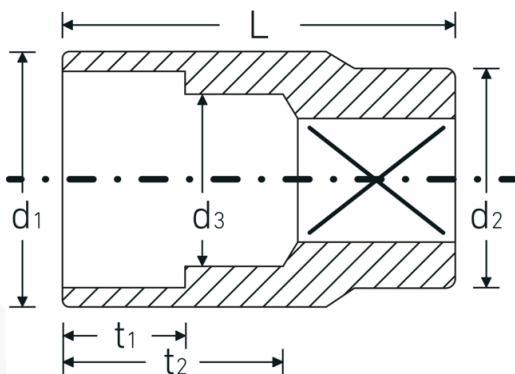

Socket

50a

Product no. **03410050**
GTIN **4018754007981**
Model **50 A 1 1/16**

Label. 1/2 " Socket Spanner size 1 1/16" L.45mm

Features.

- ASME B 107.1, Fed. Spec. GGG-W-641, SAE AS 954-E (test values)
- HPQ® heavy-duty steel, chrome-plated

Advantages.

ASME B 107.1, Fed. Spec. GGG-W-641, SAE AS 954-E (test values).

Technical Drawing.

Technical Attributes.

Drive profile bi-hex AS-Drive®
Internal square drive (inch) 1/2 "

Logistics data.

Depth mm (IFS) 45
Width mm (IFS) 36

d1	36,2 mm	Height mm (IFS)	36
d2	26 mm	Length (packed, mm)	110
d3	25,8 mm	Width (packed, mm)	50
Length mm (L)	45 mm	Height (packed, mm)	70
Spanner size [inch]	1 1/16 "	Volume (packed, dm3)	0.385 dm3
t1	19,5 mm	Art. no.	03410050
t2	26,5 mm	Weight (gross, kg)	0,775
		Weight PAP (kg)	0,000
		Weight PVC (kg)	0,007
		GTIN	4018754007981
		Country of origin	GERMANY
		Region of origin	Nordrhein-Westfalen
		WEEE/ElektroG	nicht ear-pflichtig
		Customs tariff no.	82042000
		Packing standard	5
		Weight	155 g