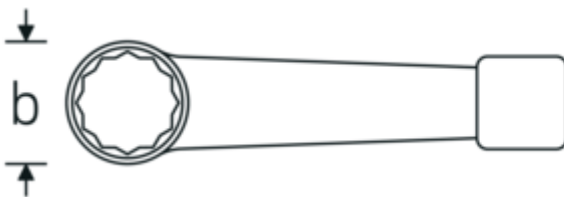

Impact ring spanner, metric

4205

Product no. **42050060**
GTIN **4018754024285**
Model **4205 60**

Label. Striking face ring spanner Spanner size 60mm L.270mm

Features.

- DIN 7444
- special steel, grey

Advantages.

DIN 7444.

Technical Drawing.

Technical Attributes.

a	26 mm
Width mm (b)	93,5 mm
DIN	DIN 7444
Length mm (L)	270 mm
Spanner width 1 [mm]	60 mm

Logistics data.

Depth mm (IFS)	280
Width mm (IFS)	93
Height mm (IFS)	26
Length (packed, mm)	280
Width (packed, mm)	93
Height (packed, mm)	26

Volume (packed, dm3)	0.67704 dm3
Art. no.	42050060
Weight (gross, kg)	1,565
Weight PAP (kg)	0,000
Weight PVC (kg)	0,000
GTIN	4018754024285
Country of origin	GERMANY
Region of origin	Nordrhein-Westfalen
WEEE/ElektroG	nicht ear-pflichtig
Customs tariff no.	82041100
Packing standard	1
Weight	1565 g

42050165	4205 165	Striking face ring spanner Spanner size 165mm L.650mm	4018754024506
42050170	4205 170	Striking face ring spanner Spanner size 170mm L.650mm	4018754024513
42050175	4205 175	Striking face ring spanner Spanner size 175mm L.650mm	4018754024520
42050180	4205 180	Striking face ring spanner Spanner size 180mm L.650mm	4018754024537
42050210	4205 210	Striking face ring spanner Spanner size 210mm L.750mm	4018754024575