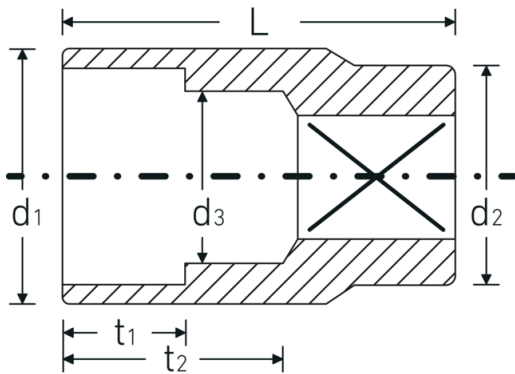

## Sockets 1/2", inch

50a

Product no. **03410060**  
GTIN **4018754127078**  
Model **50 A 1 3/8**

Label.

1/2 " Socket Wrench size 1 3/8" L.50mm

## Technical Drawing.

## Technical Attributes.

Drive profile	bi-hex AS-Drive®
Internal square drive (inch)	1/2 "
d1	46 mm
d2	28 mm
d3	33,7 mm
Length mm (L)	50 mm
Wrench size [inch]	1 3/8 "
t1	23 mm
t2	29,2 mm

## Variants.

Product no.	Model no. (ERP)	Description	GTIN
03410024	50 A 3/8	1/2 " Socket Wrench size 3/8" L.38mm	4018754007837
03410028	50 A 7/16	1/2 " Socket Wrench size 7/16" L.38mm	4018754007851
03410032	50 A 1/2	1/2 " Socket Wrench size 1/2" L.38mm	4018754007868
03410034	50 A 9/16	1/2 " Socket Wrench size 9/16" L.38mm	4018754007875
03410035	50 A 19/32	1/2 " Socket Wrench size 19/32" L.38mm	4018754007882
03410036	50 A 5/8	1/2 " Socket Wrench size 5/8" L.38mm	4018754007899
03410038	50 A 11/16	1/2 " Socket Wrench size 11/16" L.38mm	4018754007912
03410040	50 A 3/4	1/2 " Socket Wrench size 3/4" L.38mm	4018754007929
03410041	50 A 25/32	1/2 " Socket Wrench size 25/32" L.41mm	4018754007936
03410042	50 A 13/16	1/2 " Socket Wrench size 13/16" L.41mm	4018754007943
03410044	50 A 7/8	1/2 " Socket Wrench size 7/8" L.42mm	4018754007950
03410046	50 A 15/16	1/2 " Socket Wrench size 15/16" L.42mm	4018754007967
03410048	50 A 1	1/2 " Socket Wrench size 1" L.42mm	4018754007974
03410050	50 A 1 1/16	1/2 " Socket Wrench size 1 1/16" L.45mm	4018754007981
03410052	50 A 1 1/8	1/2 " Socket Wrench size 1 1/8" L.45mm	4018754007998
03410054	50 A 1 3/16	1/2 " Socket Wrench size 1 3/16" L.45mm	4018754008001
03410056	50 A 1 1/4	1/2 " Socket Wrench size 1 1/4" L.45mm	4018754008018
03410058	50 A 1 5/16	1/2 " Socket Wrench size 1 5/16" L.47mm	4018754127061
03410060	50 A 1 3/8	1/2 " Socket Wrench size 1 3/8" L.50mm	4018754127078
03410062	50 A 1 7/16	1/2 " Socket Wrench size 1 7/16" L.54mm	4018754127085
03410064	50 A 1 1/2	1/2 " Socket Wrench size 1 1/2" L.54mm	4018754127092