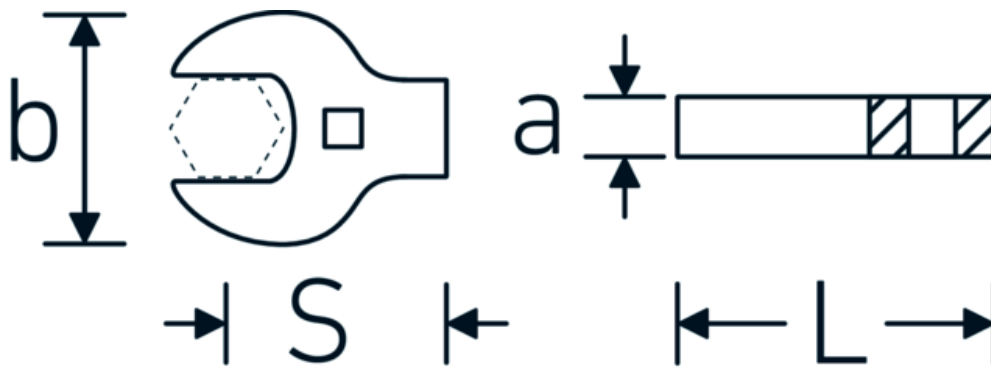

## CROW-FOOT spanner heavy-duty, inch

540a HD

Product no. 02501060  
GTIN 4018754285761  
Model 540A HD SW 1.3/8

**Label.** 3/8 " CROW-FOOT spanner heavy-duty, inch Spanner size 1 3/8" L.65mm

- Features.**
- for particularly high loadings, e.g. stainless steel screw fittings
  - full use of jaws in conjunction with standard ratchets
  - chrome plated
  - supplied without ratchet
  - Caution! Modified settings on torque wrench

## Technical Attributes.

a	11 mm
Internal square drive (inch)	3/8 "
Width mm (b)	62 mm
Length mm (L)	65 mm
S	38,7 mm
Spanner size [inch]	1 3/8 "

## Logistics data.

Depth mm (IFS)	65
Width mm (IFS)	60
Height mm (IFS)	10
Length (packed, mm)	67
Width (packed, mm)	63
Height (packed, mm)	11
Volume (packed, dm3)	0.046431 dm3
Art. no.	02501060
Weight (gross, kg)	0,184
Weight PAP (kg)	0,000
Weight PVC (kg)	0,004
GTIN	4018754285761
Country of origin	GERMANY
Region of origin	Nordrhein-Westfalen
WEEE/ElektroG	nicht ear-pflichtig
Customs tariff no.	82042000
Packing standard	1
Weight	178 g

## Variants.

Art. no.	Model no. (ERP)	Description	GTIN
02501024	540A HD SW 3/8	3/8 " CROW-FOOT spanner heavy-duty, inch Spanner size 3/8" L.39mm	4018754285709
02501028	540A HD SW 7/16	3/8 " CROW-FOOT spanner heavy-duty, inch Spanner size 7/16" L.40mm	4018754285716