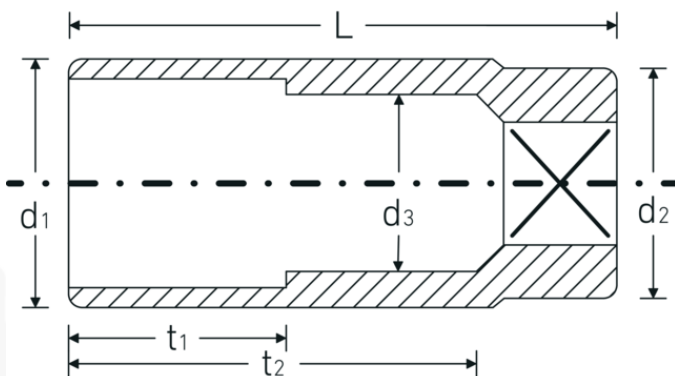

## Socket

56

Product no. **05020032**  
GTIN **4018754008964**  
Model **56 32**

**Label.** 3/4 " Socket Spanner size 32mm L.90mm

- Features.**
- DIN 3124/ISO 2725-1, ASME B 107.5 M
  - extra deep
  - AS-drive and HPQ® high performance steel up to 36 mm, chrome plated

## Technical Drawing.

## Logistics data.

Depth mm (IFS) 90

<b>Internal square drive (inch)</b>	3/4 "	<b>Width mm (IFS)</b>	45
<b>d1</b>	44,5 mm	<b>Height mm (IFS)</b>	45
<b>d2</b>	38 mm	<b>Length (packed, mm)</b>	95
<b>d3</b>	29 mm	<b>Width (packed, mm)</b>	95
<b>DIN</b>	DIN 3124 / ISO 2725-1, ASME B 107.5 M	<b>Height (packed, mm)</b>	46
<b>Length mm (L)</b>	90 mm	<b>Volume (packed, dm3)</b>	0.41515 dm3
<b>Width across flats [mm]</b>	32 mm	<b>Art. no.</b>	05020032
<b>t1</b>	40 mm	<b>Weight (gross, kg)</b>	0,975
<b>t2</b>	65 mm	<b>Weight PAP (kg)</b>	0,000
		<b>Weight PVC (kg)</b>	0,008
		<b>GTIN</b>	4018754008964
		<b>Country of origin</b>	GERMANY
		<b>Region of origin</b>	Nordrhein-Westfalen
		<b>WEEE/ElektroG</b>	nicht ear-pflichtig
		<b>Customs tariff no.</b>	82042000
		<b>Packing standard</b>	2
		<b>Weight</b>	526 g

## Variants.

Art. no.	Model no. (ERP)	Description	GTIN
05020022	56 22	3/4 " Socket Spanner size 22mm L.90mm	4018754008926
05020024	56 24	3/4 " Socket Spanner size 24mm L.90mm	4018754008933
05020027	56 27	3/4 " Socket Spanner size 27mm L.90mm	4018754008940
05020030	56 30	3/4 " Socket Spanner size 30mm L.90mm	4018754008957
05020032	56 32	3/4 " Socket Spanner size 32mm L.90mm	4018754008964
05020034	56 34	3/4 " Socket Spanner size 34mm L.90mm	4018754008971
05020036	56 36	3/4 " Socket Spanner size 36mm L.90mm	4018754008988
05020041	56 41	3/4 " Socket Spanner size 41mm L.90mm	4018754008995