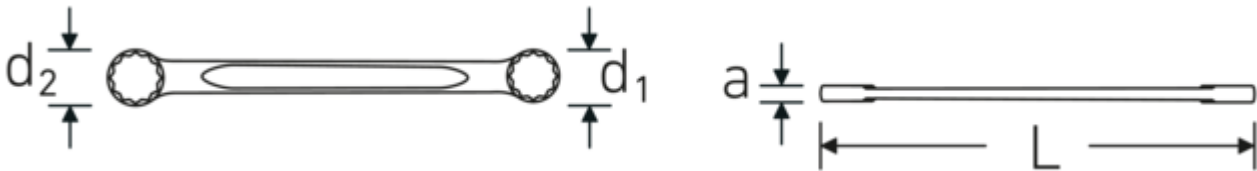

Double-ended ring spanner, metric

StahlwilleSTABIL®21

Product no. **41051819**
 GTIN **4018754021345**
 Model **21 18 x 19**

Label. Double-ended ring spanner Spanner size 18 x 19 mm L.185mm

Features. StahlwilleSTABIL®

- straight
- DIN 837/ISO 10103
- Chrome Alloy Steel, chrome plated

Advantages.

Straight.

Technical Drawing.

Technical Attributes.

a	9 mm
Drive profile	bi-hex AS-Drive®
d1	26,3 mm
d2	27,6 mm

Logistics data.

Depth mm (IFS)	185
Width mm (IFS)	27
Height mm (IFS)	10
Length (packed, mm)	200

DIN	DIN 837 / ISO 10103	Width (packed, mm)	70
Length mm (L)	185 mm	Height (packed, mm)	47
Spanner width 1 [mm]	18 mm	Volume (packed, dm3)	0.658 dm3
Spanner width 2 [mm]	19 mm	Art. no.	41051819
		Weight (gross, kg)	0,840
		Weight PAP (kg)	0,000
		Weight PVC (kg)	0,009
		GTIN	4018754021345
		Country of origin	GERMANY
		Region of origin	Nordrhein-Westfalen
		WEEE/ElektroG	nicht ear-pflichtig
		Customs tariff no.	82041100
		Packing standard	10
		Weight	84 g