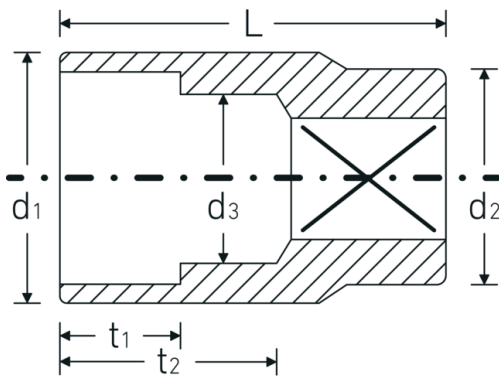

Sockets 3/8", metric

45

Product no. **02010011**
GTIN **4018754001941**
Model **45 11**

Label. 3/8 " Socket Wrench size 11mm L.27mm

Technical Drawing.

Technical Attributes.

Drive profile	bi-hex AS-Drive®
Internal square drive (inch)	3/8 "
d1	15,6 mm
d2	16,5 mm
d3	10 mm
DIN	DIN 3124 / ISO 2725-1, ASME B 107.5M, DIN EN 3709
Length mm (L)	27 mm
Width across flats [mm]	11 mm

Logistics data.

Depth mm (IFS)	24
Width mm (IFS)	17
Height mm (IFS)	17
Length (packed, mm)	86
Width (packed, mm)	35
Height (packed, mm)	25
Volume (packed, dm3)	0.07525 dm3
Product no.	02010011
Weight (gross, kg)	0,220

Variants.

Product no.	Model no. (ERP)	Description	GTIN
02010007	45 7	3/8 " Socket Wrench size 7mm L.24mm	4018754001903
02010008	45 8	3/8 " Socket Wrench size 8mm L.25mm	4018754001910
02010009	45 9	3/8 " Socket Wrench size 9mm L.25mm	4018754001927
02010010	45 10	3/8 " Socket Wrench size 10mm L.27mm	4018754001934
02010011	45 11	3/8 " Socket Wrench size 11mm L.27mm	4018754001941
02010012	45 12	3/8 " Socket Wrench size 12mm L.28mm	4018754001958
02010013	45 13	3/8 " Socket Wrench size 13mm L.30mm	4018754001965
02010014	45 14	3/8 " Socket Wrench size 14mm L.30mm	4018754001972
02010015	45 15	3/8 " Socket Wrench size 15mm L.31mm	4018754001989
02010016	45 16	3/8 " Socket Wrench size 16mm L.31mm	4018754001996
02010017	45 17	3/8 " Socket Wrench size 17mm L.31mm	4018754002009
02010018	45 18	3/8 " Socket Wrench size 18mm L.32mm	4018754002016
02010019	45 19	3/8 " Socket Wrench size 19mm L.32mm	4018754002023
02010020	45 20	3/8 " Socket Wrench size 20mm L.34mm	4018754002030
02010021	45 21	3/8 " Socket Wrench size 21mm L.34mm	4018754002047
02010022	45 22	3/8 " Socket Wrench size 22mm L.35mm	4018754002054
02010024	45 24	3/8 " Socket Wrench size 24mm L.35mm	4018754149148