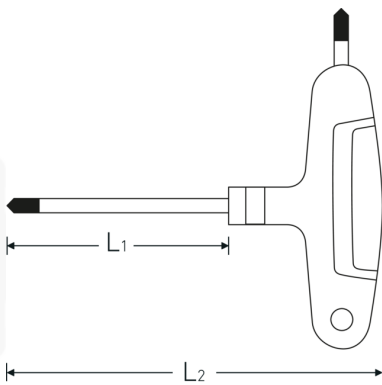

## TORX®-screwdriver

10769-3K

Product no. 43293040  
GTIN 4018754319510  
Model 10769-3K T40

**Label.** TORX-screwdriver T40 L.130mm

- Features.**
- with 3-component T-handle
  - for inner TORX® screws
  - with two outputs
  - Chrome vanadium, matt chrome-plated
  - black tip
  - with two outputs

## Advantages.

With 3-component cross-handle.

## Technical Attributes.

<b>Drive profile</b>	TORX®
<b>Size of output profile</b>	T40
<b>L1</b>	130 mm
<b>L2</b>	165 mm

## Logistics data.

<b>Depth mm (IFS)</b>	165
<b>Width mm (IFS)</b>	140
<b>Height mm (IFS)</b>	28
<b>Length (packed, mm)</b>	410
<b>Width (packed, mm)</b>	200
<b>Height (packed, mm)</b>	55
<b>Volume (packed, dm3)</b>	4.51 dm3
<b>Art. no.</b>	43293040
<b>Weight (gross, kg)</b>	1,258
<b>Weight PAP (kg)</b>	0,000
<b>Weight PVC (kg)</b>	0,016
<b>GTIN</b>	4018754319510
<b>Country of origin</b>	GERMANY
<b>Region of origin</b>	Nordrhein-Westfalen
<b>WEEE/ElektroG</b>	nicht ear-pflichtig
<b>Customs tariff no.</b>	82054000
<b>Packing standard</b>	10
<b>Weight</b>	102 g